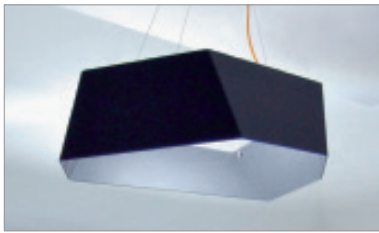

ANGOLO

Housing: Aluminium housing, powder coated.
Design: MICHAEL SCHMIDT

Size: L x W x H mm	Inches	LED Watt	Lumen ¹⁾	Weight ²⁾ kg/lbs	Item No.	LED	Dimming	LED	Finishes	Power supply cable	Mounting version	
Size	974 x 790 x 288 mm	38.3 x 31.1 x 11.3"	13+6	697+278	11 / 24.3	700.	X X.	X X.	X X.	X X.	X X X.	X
LED	 Standard: Neutral-white Optional: Warm-white Extra warm-white	Standard: Neutral-white	4000 K	X X X.	40.	X X.	40.	X X.	X X X.	X		
		Optional: Warm-white	3000 K	X X X.	30.	X X.	30.	X X.	X X X.	X		
		Optional: Extra warm-white	2700 K	X X X.	27.	X X.	27.	X X.	X X X.	X		
Dimming	 Standard: Without Dimmer Optional: 0 - 10 V DALI CASAMBI	Standard: Without Dimmer		X X X.	X X.	02.	X X.	X X.	X X X.	X		
		Optional: 0 - 10 V		X X X.	X X.	52.	X X.	X X.	X X X.	X		
		Optional: DALI		X X X.	X X.	62.	X X.	X X.	X X X.	X		
Optional: CASAMBI		X X X.	X X.	82.	X X.	X X.	X X X.	X				
Finish	Standard:  12 white, powder coated, similar RAL 9003 Optional (Powder coated):  10 black fine textured	Standard: 12 white, powder coated, similar RAL 9003		X X X.	X X.	X X.	X X.	---	X X X.	X		
		Optional (Powder coated): 10 black fine textured		X X X.	X X.	X X.	X X.	X X.	---	X X X.	X	
Power supply cable	Standard:  Z 75 red Optional:  Z 70 Silver  Z 71 white  Z 72 grey  Z 73 black  Z 74 orange  Z 76 green	Standard: Z 75 red		X X X.	X X.	X X.	X X.	X X.	---	X		
		Optional: Z 70 Silver, Z 71 white, Z 72 grey, Z 73 black, Z 74 orange, Z 76 green		X X X.	X X.	X X.	X X.	X X.	X X.	---	X	
Mounting Version	 4-point suspension			X X X.	X X.	X X.	X X.	X X.	X X X.	E		

Including steel cable suspension 3000mm / 118" and power supply cable 3000mm / 118"

Canopy:
 Type/Size mm / inch
 Ø cover plate / body / H
 DB 230 Ø Ø 230 / 210 / 60 mm / 9.5 / 8.3 / 2.3" E
 Colour: 12 white, similar RAL 9003, contact factory for other finishes
 USA/Canada: Canopy mounts to 4" octagonal junction box.