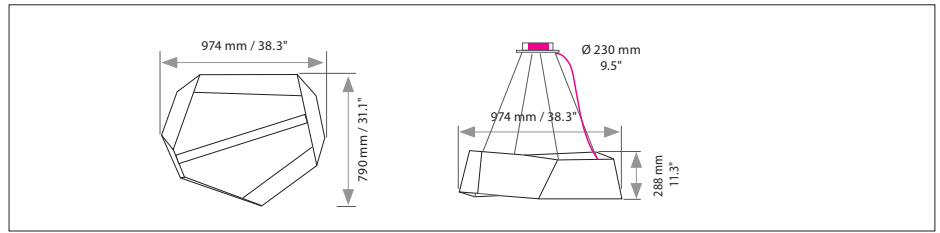

ANGOLO

Housing: Aluminium housing, powder coated.
Design: MICHAEL SCHMIDT

Size: L x W x H mm	Inches	LED Watt	Lumen ¹⁾	Weight ²⁾ kg/lbs	Item No.	LED	Dimming	LED	Finishes	Power supply cable	Mounting version	
Size	974 x 790 x 288 mm	38.3 x 31.1 x 11.3"	13+6	697+278	11 / 24.3	700.	X X.	X X.	X X.	X X.	X X X.	X
LED	 Standard: Neutral-white Optional: Warm-white Extra warm-white	Standard: Neutral-white	4000 K	X X X.	40.	X X.	40.	X X.	X X X.	X		
		Optional: Warm-white	3000 K	X X X.	30.	X X.	30.	X X.	X X X.	X		
		Optional: Extra warm-white	2700 K	X X X.	27.	X X.	27.	X X.	X X X.	X		
Dimming	 Standard: Without Dimmer Optional: 0 - 10 V DALI CASAMBI	Standard: Without Dimmer		X X X.	X X.	02.	X X.	X X.	X X X.	X		
		Optional: 0 - 10 V		X X X.	X X.	52.	X X.	X X.	X X X.	X		
		Optional: DALI		X X X.	X X.	62.	X X.	X X.	X X X.	X		
Optional: CASAMBI		X X X.	X X.	82.	X X.	X X.	X X X.	X				
Finish	Standard:  12 white, powder coated, similar RAL 9003 Optional (Powder coated):  10 black fine textured	Standard: 12 white, powder coated, similar RAL 9003		X X X.	X X.	X X.	X X.	---	X X X.	X		
		Optional (Powder coated): 10 black fine textured		X X X.	X X.	X X.	X X.	X X.	---	X X X.	X	
Power supply cable	Standard:  Z 75 red Optional:  Z 70 Silver  Z 71 white  Z 72 grey  Z 73 black  Z 74 orange  Z 76 green	Standard: Z 75 red		X X X.	X X.	X X.	X X.	X X.	---	X		
		Optional: Z 70 Silver, Z 71 white, Z 72 grey, Z 73 black, Z 74 orange, Z 76 green		X X X.	X X.	X X.	X X.	X X.	X X.	---	X	
Mounting Version	 4-point suspension			X X X.	X X.	X X.	X X.	X X.	X X X.	E		

Including steel cable suspension 3000mm / 118" and power supply cable 3000mm / 118"

Canopy:
 Type/Size mm / inch
 Ø cover plate / body / H
 DB 230 Ø Ø 230 / 210 / 60 mm / 9.5 / 8.3 / 2.3" E
 Colour: 12 white, similar RAL 9003, contact factory for other finishes
 USA/Canada: Canopy mounts to 4" octagonal junction box.