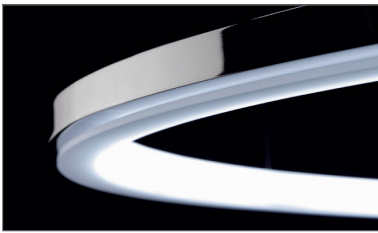

CIRCOLO MINI

Housing: Aluminium profile, with L-shaped opal diffuser
 Design: SATTLER

Sizes	Size: Ø mm	Inches	LED Watt	Lumen ¹⁾	Weight ²⁾ kg/lbs	Item No.	LED	Dimming	LED	Finish	Power supply cable	Mounting version
	Ø 900 mm	35.4"	51	3.009	3.5 / 7.7	742.	x x .	x x .	x x .	x x .	x x x .	x
	Ø 1240 mm	48.8"	71	4.189	5.5 / 12.1	743.	x x .	x x .	x x .	x x .	x x x .	x
	Ø 1550 mm	61.0"	88	5.192	6.0 / 13.2	744.	x x .	x x .	x x .	x x .	x x x .	x
	Ø 1900 mm	74.8"	108	6.372	7.0 / 15.4	745.	x x .	x x .	x x .	x x .	x x x .	x