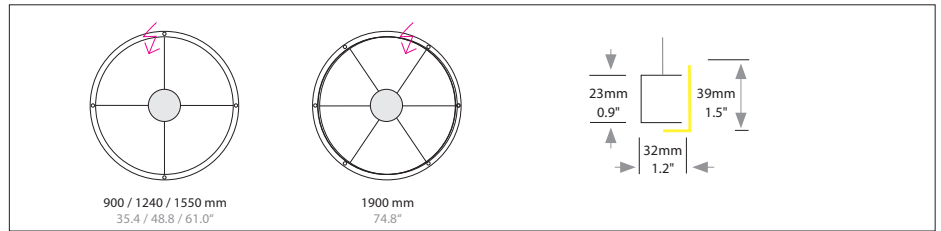

CIRCOLO MINI

Housing: Aluminium profile, with L-shaped opal diffuser
Design: SATTLER