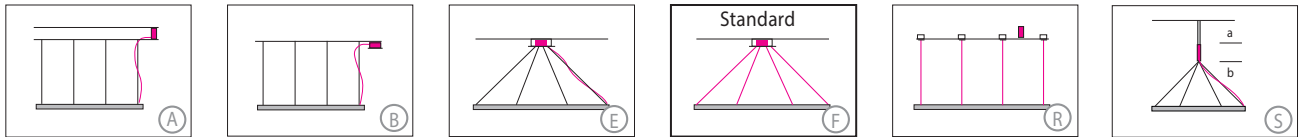

CIRCOLO MINI

Housing: Aluminium profile, with L-shaped opal diffuser
 Design: SATTLER

Mounting version

A up to Ø 1550 mm 4-point suspension
 1900 mm 6-point suspension with external power supply unit in suspended ceiling