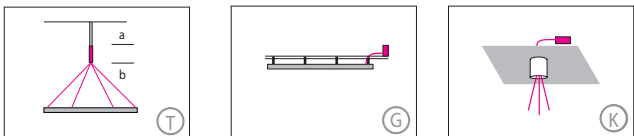

T Suspension with pendant canopy PB 375 and current-carrying steel cables. (a) 5000 mm / 196.8" + (b) 3000 mm / 118.1" Not in combination with RGB.

G Direct ceiling mounting 50mm / 1.9" with external power supply unit in suspended ceiling

K Suspension point as clamping unit with 4 cables and remote technical unit in suspended ceiling.

Item No.	LED	Dimming	LED	Finish	Power supply cable	Mounting version
X X X.	X X.	X X.	X X.	X X.	X X X	- .

A, B, G, R, K = Distance of external power supply unit to light fixture max. 10m / 394".
S, T, K, E, F = Minimum suspension height half the diameter of light fixture, maximum suspension height two times diameter of light fixture

Including steel cable suspension Version F,R 3000mm/118" version S,T 5000 + 3000mm / 197"+118" and/or power supply cable 5000mm/197"

---	---	---	---	---	---	---

Complete order number

Power supply unit:	Type / Size mm / inch L x W x H	For use with Mounting version	Protective rating
DE 1F	363 x 143 x 56 mm / 14.2 x 5.6 x 2.2"	A,G,R,K	IP 20

Input voltage for all external power supply units and canopy is 220-240 VAC 50-60 Hz

Canopy:	Type / Size mm / inch cover plate / body / H	For use with Mounting version	Protective rating
DB 230	Ø 230 / 210 / 60 mm / 9.5 / 8.3 / 2.3"	B, E, F (up to Ø 900 mm)	IP 20
DB 290	Ø 290 / 260 / 60 mm / 11.4 x 10.2 / 2.3"	B, E, F (up to Ø 1550 mm)	IP 20
DB 350	Ø 350 / 320 / 60 mm / 13.7 x 12.5 / 2.3"	B, E, F (up to Ø 1900 mm)	IP 20
PB 375	Ø 90 H 375 mm / 3.5 x 14.8"	S, T	IP 20

Colour: 12 white, similar RAL 9003, contact factory for other finishes
USA/Canada: Canopy mounts to 4" octagonal junction box.

Optional

CASAMBI wall-switch

207. 00. 00. 00. 12. (white)
207. 00. 00. 00. 10. (black)

Casambi wall-switch is a wireless user interface that can be configured via the Casambi app. The four target buttons can control a scene or an animation of the user's choice or simply one luminaire, one luminaire group or all lights together if so desired. Up to 4 groups may be separately programmed. It comes with a wall mounting plate. The switch may be also used on its own as it is attached to the wall plate using magnets.

Power cable cover plate for mounting version A, G

200. 00. 00. 00. 12. (white)

Consisting of a cavity ceiling box with 80mm round metal cover. Applicable to mounting version A, G.