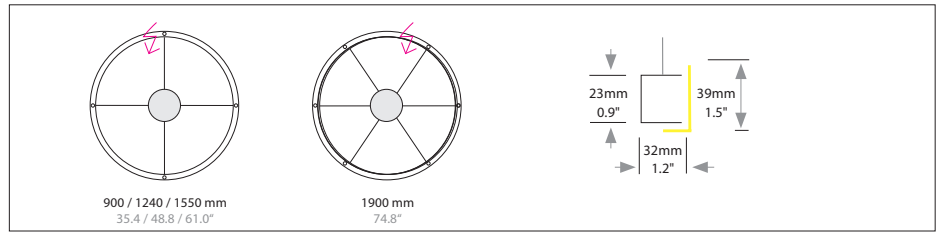

CIRCOLO MINI

Housing: Aluminium profile, with L-shaped opal diffuser
 Design: SATTLER

Sizes	Size: Ø mm	Inches	LED Watt	Lumen ¹⁾	Weight ²⁾ kg/lbs	Item No.	LED	Dimming	LED	Finish	Power supply cable	Mounting version
	Ø 900 mm	35.4"	51	3.009	3.5 / 7.7	742.	x x .	x x .	x x .	x x .	x x x .	x
	Ø 1240 mm	48.8"	71	4.189	5.5 / 12.1	743.	x x .	x x .	x x .	x x .	x x x .	x
	Ø 1550 mm	61.0"	88	5.192	6.0 / 13.2	744.	x x .	x x .	x x .	x x .	x x x .	x
	Ø 1900 mm	74.8"	108	6.372	7.0 / 15.4	745.	x x .	x x .	x x .	x x .	x x x .	x

B up to Ø 1550 mm 4-point suspension
 1900 mm 6-point suspension with external power supply unit in separate canopy

E suspension through canopy

F Standard
 4 current-carrying steel cables. Not in combination with RGB

A, B, G, R, K = Distance of external power supply unit to light fixture max. 10m / 394".
 S, T, K, E, F = Minimum suspension height half the diameter of light fixture, maximum suspension height two times diameter of light fixture

Canopy:	Type / Size mm / inch cover plate / body / H	For use with Mounting version	Protective rating
DB 230	Ø 230 / 210 / 60 mm / 9.5 / 8.3 / 2.3"	B, E, F (up to Ø 900 mm)	IP 20
DB 290	Ø 290 / 260 / 60 mm / 11.4 x 10.2 / 2.3"	B, E, F (up to Ø 1550 mm)	IP 20
DB 350	Ø 350 / 320 / 60 mm / 13.7 x 12.5 / 2.3"	B, E, F (up to Ø 1900 mm)	IP 20
PB 375	Ø 90 H 375 mm / 3.5 x 14.8"	S, T	IP 20