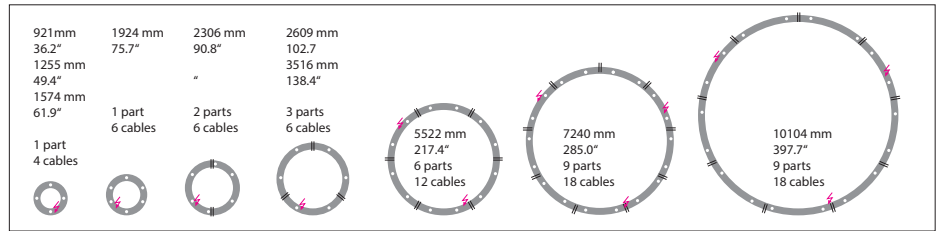

DUETTO DIRECT

Housing: Aluminium profile with integrated opal diffuser
Design: SATTLER

Mounting version

up to Ø 1574 mm / 61.9"
4-point suspension
up to Ø 3516 mm / 138.4"
6-point suspension
with external power supply
unit in suspended ceiling
up to Ø 5522 mm / 217.4"
12-point suspension

up to Ø 1574 mm / 61.0"
4-point suspension
up to Ø 3516 mm / 138.4"
6-point suspension
with external power supply
unit in separate canopy

up to Ø 1924 mm / 75.7"
suspension through canopy

up to Ø 1924 mm / 75.7"
suspension with pendant
canopy and steel cables
(a) 5000 mm / 196.8" +
(b) 3000 mm / 118.1"

Item No.	LED	Dimming	LED	Finish	Power supply cable	Mounting version
X X X.	X X.	X X.	X X.	X X.	X X X	-

Ø 7240 - 10019 mm on request

A, B = Distance of external power supply unit to light fixture max. 10m / 394".

E, S = Minimum suspension height is half the diameter of light fixture, maximum suspension height two times diameter of light fixture

Including steel cable suspension 3000mm/118" and/or power supply cable 3000mm/118" version S 5000 + 3000mm / 197" + 118"

Complete order number

---	---	---	---	---	---	---

Power supply units:		Type / Size mm / inch L x W x H	For use with Mounting version	Protective rating
	DE 1F	363 x 143 x 56 mm / 14.2 x 5.6 x 2.2"	A (up to Ø 1924 mm)	IP 20
	DE 2F	363 x 283 x 56 mm / 14.2 x 11.1 x 2.2"	A (up to Ø 3516 mm)	IP 20
	DE 3F	363 x 403 x 85 mm / 14.2 x 15.7 x 3.3"	A (up to Ø 5522 mm)	IP 20

Further sizes on request

Input voltage for all external power supply units and canopy is 100-240 VAC 50-60 Hz

Canopy:		Type/ Size mm / inch Ø cover plate / body / H	For use with Mounting version	Protective rating
	DB 230	Ø 230 / 210 / 60 mm / 9.5 / 8.3 / 2.3"	B, E (Ø 921 mm)	IP 20
	DB 290	Ø 290 / 260 / 60 mm / 11.4 x 10.2 / 2.3"	B, E (up to Ø 1924 mm)	IP 20
	DB 350	Ø 350 / 320 / 60 mm / 13.7 x 12.5 / 2.3"	B (up to Ø 3516 mm)	IP 20
	PB 375	Ø 90 H 375 mm / 3.5 x 14.8"	S (up to Ø 1924 mm)	IP 20

Colour: 12 white, similar RAL 9003, contact factory for other finishes
USA/Canada: Canopy mounts to 4" octagonal junction box.

Optional

CASAMBI wall-switch

207. 00. 00. 00. 12. (white)
207. 00. 00. 00. 10. (black)

Casambi wall-switch is a wireless user interface that can be configured via the Casambi app. The four target buttons can control a scene or an animation of the user's choice or simply one luminaire, one luminaire group or all lights together if so desired. Up to 4 groups may be separately programmed. It comes with a wall mounting plate. The switch may be also used on its own as it is attached to the wall plate using magnets.

Power cable cover plate for mounting version A

200. 00. 00. 00. 12. (white)

Consisting of a cavity ceiling box with 80mm round metal cover. Applicable to mounting version A.

Handcrafted in Germany, certified quality

Conforms to UL-STD 1598 Certified to CSA-STD C22.2 No.250.0-08

IP 50 Protective rating luminaire

Direct light distribution

Protection class III: only suitable for very low voltage supply (<50V)

Luminaires are suitable for mounting on ordinary flammable materials, which have an inflammation point of at least 200°C / 392°F.