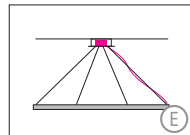

up to Ø 1574 mm / 61.0"  
4-point suspension  
up to Ø 3516 mm / 138.4"  
6-point suspension  
with external power supply  
unit in separate canopy

up to Ø 1924 mm / 75.7"  
suspension through canopy

up to Ø 1924 mm / 75.7"  
suspension with pendant  
canopy and steel cables  
(a) 5000 mm / 196.8" +  
(b) 3000 mm / 118.1"