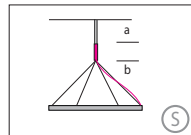

up to Ø 1574 mm / 61.0"  
4-point suspension  
up to Ø 3516 mm / 138.4"  
6-point suspension  
with external power supply  
unit in separate canopy

up to Ø 1924 mm / 75.7"  
suspension through canopy

up to Ø 1924 mm / 75.7"  
suspension with pendant  
canopy and steel cables  
(a) 5000 mm / 196.8" +  
(b) 3000 mm / 118.1"