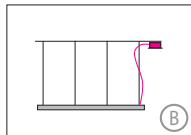

### Mounting version

up to Ø 1574 mm / 61.9"  
4-point suspension  
up to Ø 3516 mm / 138.4"  
6-point suspension  
with external power supply  
unit in suspended ceiling  
up to Ø 5522 mm / 217.4"  
12-point suspension