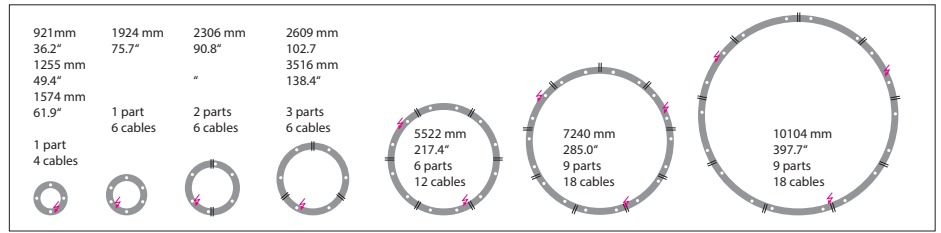

## DUETTO DIRECT

Housing: Aluminium profile with integrated opal diffuser  
Design: SATTLER

Size	Size: Ø mm	Inches	LED Watt	Lumen <sup>1)</sup>	Weight <sup>2)</sup> kg/lbs	Item No.	LED	Dimming	LED	Finish	Power supply cable	Mounting version
	921 mm	36.2"	48	2.367	7,6 16.7	1629.	X X.	X X.	X X.	X X.	X X X.	X
	1255 mm	49.4"	67	3.552	10,3 22.7	1630.	X X.	X X.	X X.	X X.	X X X.	X
	1574 mm	61.9"	85	4.567	13,0 28.6	1631.	X X.	X X.	X X.	X X.	X X X.	X
	1924 mm	75.7"	105	5.638	14,5 31.9	1632.	X X.	X X.	X X.	X X.	X X X.	X
	2306 mm	90.8"	126	6.442	18,4 40.5	1633.	X X.	X X.	X X.	X X.	X X X.	X
	2609 mm	102.7"	144	7.472	20,0 44.0	1634.	X X.	X X.	X X.	X X.	X X X.	X
	3516 mm	138.4"	195	10.070	25,0 55.1	1635.	X X.	X X.	X X.	X X.	X X X.	X
	5522 mm	217.4"	308	15.815	43,5 95.9	1636.	X X.	X X.	X X.	X X.	X X X.	X
	7240 mm	285.0"	372	20.735	54,0 119.0	1637.	X X.	X X.	X X.	X X.	X X X.	X
	10104 mm	397.7"	562	28.937	76,0 167.5	1638.	X X.	X X.	X X.	X X.	X X X.	X

Complete order number

---	---	---	---	---	---	---
-----	-----	-----	-----	-----	-----	-----

Power supply units:		Type / Size mm / inch L x W x H	For use with Mounting version	Protective rating
	DE 1F	363 x 143 x 56 mm / 14.2 x 5.6 x 2.2"	A (up to Ø 1924 mm)	IP 20
	DE 2F	363 x 283 x 56 mm / 14.2 x 11.1 x 2.2"	A (up to Ø 3516 mm)	IP 20
	DE 3F	363 x 403 x 85 mm / 14.2 x 15.7 x 3.3"	A (up to Ø 5522 mm)	IP 20

Further sizes on request

Input voltage for all external power supply units and canopy is 100-240 VAC 50-60 Hz

Canopy:		Type/ Size mm / inch Ø cover plate / body / H	For use with Mounting version	Protective rating
	DB 230	Ø 230 / 210 / 60 mm / 9.5 / 8.3 / 2.3"	B, E (Ø 921 mm)	IP 20
	DB 290	Ø 290 / 260 / 60 mm / 11.4 x 10.2 / 2.3"	B, E (up to Ø 1924 mm)	IP 20
	DB 350	Ø 350 / 320 / 60 mm / 13.7 x 12.5 / 2.3"	B (up to Ø 3516 mm)	IP 20
	PB 375	Ø 90 H 375 mm / 3.5 x 14.8"	S (up to Ø 1924 mm)	IP 20