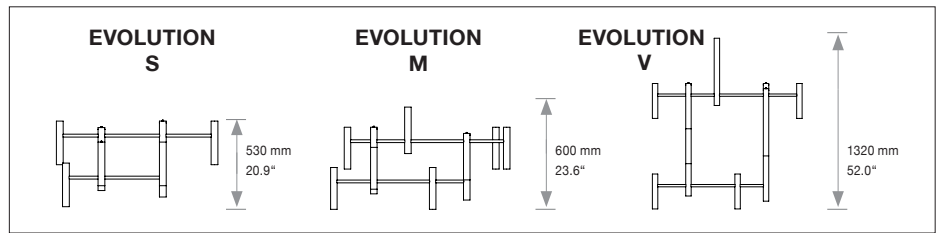

EVOLUTION

S / M / Vertical

Housing: Pendant light, solid aluminium housing
 Design: Ulrich Sattler | Michael Schmidt, Code2design

SIZE	Size: L x B x H mm Size: L x W x H Inches	LED Watt	Lumen ¹⁾ direct / indirect	Weight kg ²⁾ / lbs ²⁾	Item No.	LED	Dimming	LED	Finish	Power supply cable	Mounting version							
	EVOLUTION - S 1000 x 1000 x 530 mm 39.4 x 39.4 x 20.9"	47	direct light distribution 4300	8,0 / 17.64	1780.	x x.	x x.	x x.	x x.	x x x.	x							
	EVOLUTION - M 1258 x 1158 x 600 mm 49.5 x 45.6 x 23.6"	71	direct light distribution 6450	12,0 / 26.46	1781.	x x.	x x.	x x.	x x.	x x x.	x							
	EVOLUTION - Vertical 1 element 1158 x 1158 x 1320 mm 45.6 x 45.6 x 52.0"	57	direct light distribution 5160	16,0 / 35.27	1782.	x x.	x x.	x x.	x x.	x x x.	x							
	2 elements vertically suspended* 1158 x 1158 x 2740 mm 45.6 x 45.6 x 107.9"	137	direct and indirect light distribution 10320 / 2150	32,0 / 70.54	1783.	x x.	x x.	x x.	x x.	x x x.	x							
	3 elements vertically suspended* 1158 x 1158 x 4160 mm 45.6 x 45.6 x 163.8"	217	direct and indirect light distribution 15480 / 4300	48,0 / 105.81	1784.	x x.	x x.	x x.	x x.	x x x.	x							
* Minimum distance of 100 mm between elements included.																		
Direct LED 24V CRI > 90		Standard: Warm-white	3000 K		x x x.	30.	x x.	x x.	x x.	x x x.	x							
		Optional: Extra warm-white	2700 K		x x x.	27.	x x.	x x.	x x.	x x x.	x							
		Optional: Neutral-white	4000 K		x x x.	40.	x x.	x x.	x x.	x x x.	x							
Indirect LED 24V CRI > 90		EVOLUTION S,M, Vertical 1: no indirect light output			x x x.	x x.	x x.	00.	x x.	x x x.	x							
		EVOLUTION VERICAL 2 and 3 elements: indirect light output same light colour as direct			xxx.	x x.	x x.	---	x x.	x x x.	x							
Dimming		Standard: DALI			x x x.	x x.	61.	x x.	x x.	x x x.	x							
		Optional: CASAMBI			x x x.	x x.	81.	x x.	x x.	x x x.	x							
Finish	 65 champ. gold anodised brushed				x x x.	x x.	x x.	x x.	65.	x x x.	x							
Power supply cable	 Z 80 Black				x x x.	x x.	x x.	x x.	x x.	Z80.	x							
Mounting version	 4-point suspension with external power supply in suspended ceiling	Distance of external power supply unit to light fixture max. 10 m / 394" EVOLUTION-S und EVOLUTION-M: Including steel cable suspension 5 m / 197" and power supply cable 5 m / 197". EVOLUTION-Vertical: Including steel cable suspension 10 m / 394" and power supply			x x x.	x x.	x x.	x x.	x x.	x x x.	A							
Power supply (L x B x H) 325 x 45 x 31 mm Input voltage for all external power supply unit is 220-240 VAC 50/60 Hz					<table border="1"> <tr> <td>---</td> <td>---</td> <td>---</td> <td>---</td> <td>65.</td> <td>Z80.</td> <td>A</td> </tr> </table>							---	---	---	---	65.	Z80.	A
---	---	---	---	65.	Z80.	A												
					Complete order number													