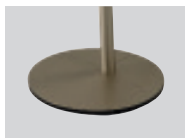

FINO FLOOR

Housing: Aluminium structure with flexible light head and metal stand.
Design: Ulrich Sattler | Michael Schmidt, Code2design

Size: Ø / H mm	Inches	LED Watt	Lumen ¹⁾	Weight ²⁾ kg/lbs	Item No.	LED	Dimming	LED	Finish	Power supply cable	Mounting version
Ø 22 / H 1300 mm	Ø 0.9 / H 51.2"	4	313	2,5 / 5.5	1537.	X X X.	X X.	X X X.	X X X.	X X X X.	X
LED CRI > 90 Mac Adam 3 SELV L80 B10 100.000 h	Standard: Warm-white 3000 K	X X X.	30.	X X.	X X X.	X X X.	X				
	Optional: Neutral-white 4000 K	X X X.	40.	X X.	X X X.	X X X.	X				
	Extra warm-white 2700 K	X X X.	27.	X X.	X X X.	X X X.	X				
Dimming Push button for dimming	X X X.	X X.	07.	00.	X X.	X X X.	X				
Finish Standard: 66 bronze anodised brushed Optional: 60 silver anodised brushed 62 black anodised brushed 65 champ. gold anodised brushed	X X X.	X X.	X X.	X X X.		X X X X.	X				
Power supply cable Z 80 Black	X X X.	X X.	X X.	X X X.	X X X.	Z80.	X				
Mounting version Floor Light including 1900mm/74" connection cable (black) with power adapter pluggable on the lamp included country-specific plug	X X X.	X X.	X X.	X X X.	X X X.	X X X X.	N				