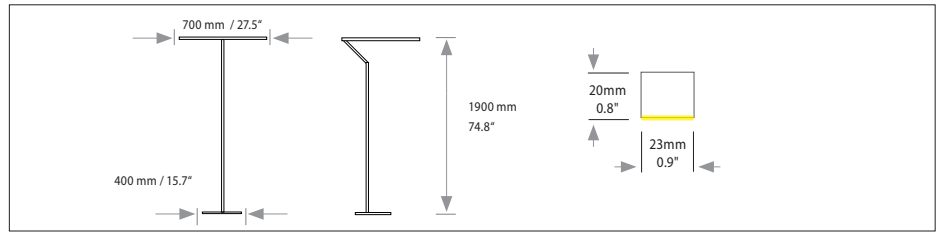

## INSOSPESO FLOOR

Housing: Aluminium profile with integrated opal diffuser. Round lamp stand made of glass with satinised sides.  
 Design: JÜRGEN BECKERT

Size: Ø / H mm	Inches	LED Watt	Lumen <sup>1)</sup>	Weight <sup>2)</sup> kg/lbs	Item No.	LED	Dimming	LED	Finish	Power supply cable	Mounting version
Ø 700, H 1900 mm	Ø 27.5 H 74.8"	42	2.478	7 / 15.4	597.	X X.	X X.	X X.	X X.	X X X.	X