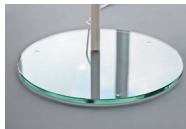

Round lamp stand made of glass with satinised side.

597.	--.	07.	00.	--.	Z80.	N

Complete order number

Input voltage for all external power supply units and canopy is 220-240 VAC 50-60 Hz

Handcrafted in Germany, certified quality	Conforms to UL-STD 1598 Certified to CSA-STD C22.2 No.250.0-08	Protective rating of luminaire	Direct light distribution	Protection class III: only suitable for very low voltage supply (<50V)	Luminaires are suitable for mounting on ordinary flammable materials, which have an inflammation point of at least 200° C. / 392° F.