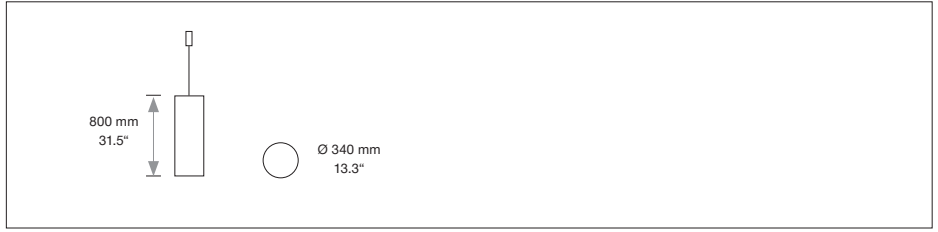

LA BELLA PENDANT LAMP

Housing: Pole white. Lampshade cream white
Design: SATTLER

Size: Ø x H mm	Inches	Watt		Lumen ¹⁾	Item No.	LED	Dimming	LED	Finish	Power supply cable	Mounting version
Ø 340 x 800 mm	13.3 /31.5"	4 x 10 W	LED	9.600	319.	x x.	x 4.	x x.	x x.	x x.	x
Ø 340 x 800 mm	13.3 /31.5"	8 x 10 W	LED	19.200	319.	x x.	x 8.	x x.	x x.	x x.	x
Light Colour	Standard:	Warm-white	3000 K	x x x.	30.	x x.	00.	x x.	x x x.	x	
	Optional:	Extra-warm-white	2700 K	x x x.	27.	x x.	00.	x x.	x x x.	x	
CRI > 90		Neutral-white	4000 K	x x x.	40.	x x.	00.	x x.	x x x.	x	
Dimming		Standard: LED	Dimmable DALI	x x x.	x x.	6x.	x x.	x x.	x x.	x	
Finishes		12	white, similar RAL 9003	x x x.	x x.	x x	x x.	12.	x x.	x	
Power supply cable		Z 70	Silver	x x x.	x x.	x x.	x x.	x x.	Z70.	E	

Finish clothing
cream white

(Other colours are available
on request)

319.	---	---	00.	12.	Z70.	E
------	-----	-----	-----	-----	------	---

Complete order number

Input voltage for all external power supply units and canopy is 220-240 VAC 50/60 Hz