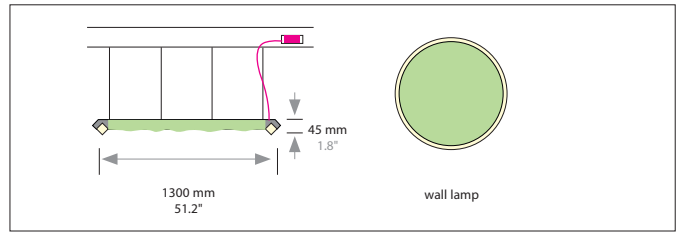

## LUCE VERDE SLIM

Housing: Aluminium-profile with integrated acrylic glass. Inner surface made of dried moss.  
Design: SATTLER

Size: L x W x H mm	Inches	LED Watt	Lumen <sup>1)</sup>	Weight <sup>2)</sup> kg / lbs	Item No.	LED	Dimming	LED	Finishes	Power supply cable	Mounting version
<b>Sizes</b> Luce Verde SLIM Ø 1300 x 45	51.2 x 1.8"	70	4.112	24 / 52.9	<b>790.</b>	X X.	X X.	X X.	X X.	X X X.	X
Luce Verde SLIM WALL Ø 1300 x 45	51.2 x 1.8"	70	4.112	24 / 52.9	<b>791.</b>	X X.	X X.	X X.	X X.	X X X.	X
<b>LED</b> CRI > 90 Mac Adam 3 SELV L80 B10 100.000 h		Standard: Neutral-white Optional: Warm-white Extra warm-white	4000 K 3000 K 2700 K	X X X. X X X. X X X.	<b>40.</b> <b>30.</b> <b>27.</b>	X X. X X. X X.	X X. X X. X X.	X X. X X. X X.	X X X. X X X. X X X.	X X X	
<b>Dimming</b>		Standard: Without Dimmer Optional: 0 - 10 V DALI CASAMBI		X X X. X X X. X X X.	X X. X X. X X.	<b>01.</b> <b>51.</b> <b>61.</b> <b>81.</b>	X X. X X. X X.	X X. X X. X X.	X X X. X X X. X X X.	X X X X	
<b>Finish</b>		Standard: 12 white, powder coated, similar RAL 9003 Optional (Powder coated): 30 anthracite fine textured XX Custom finish		X X X. X X. X X.	X X. X X. X X.	X X. X X. X X.	X X. X X. X X.	X X. X X. X X.	X X X. X X X. X X X.	X X X	
<b>Power supply cable</b>		Standard: Z 70 Silver Optional: Z 71 white, Z 72 grey, Z 73 black, Z 74 orange, Z 75 red, Z 76 green		X X X. X X. X X.	X X. X X. X X.	X X. X X. X X.	X X. X X. X X.	X X. X X. X X.	X X X. X X X. X X X.	X X X	

B, W = Distance of external power supply unit to light fixture max. 10m / 394".

Min. suspension height 90 mm

Including steel cable suspension 5000mm / 197" and power supply cable 5000mm / 197"

---	---	---	---	---	---	---
-----	-----	-----	-----	-----	-----	-----

Complete order number

**Power supply unit:** (1 LED Stripe)

Type / Size mm / inch L x W x H	For use with Mounting version	Protective rating
DE 1F 363 x 143 x 56 mm / 14.2 x 5.6 x 2.2"	W	IP 20

**Canopy:** (1 LED Stripe)