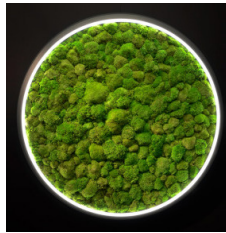

## LUCE VERDE SLIM

Housing: Aluminium-profile with integrated acrylic glass. Inner surface made of dried moss.  
Design: SATTLER

Size: L x W x H mm	Inches	LED Watt	Lumen <sup>1)</sup>	Weight <sup>2)</sup> kg / lbs	Item No.	LED	Dimming	LED	Finishes	Power supply cable	Mounting version
<b>Sizes</b> Luce Verde SLIM Ø 1300 x 45	51.2 x 1.8"	70	4.112	24 / 52.9	<b>790.</b>	X X.	X X.	X X.	X X.	X X X.	X
Luce Verde SLIM WALL Ø 1300 x 45	51.2 x 1.8"	70	4.112	24 / 52.9	<b>791.</b>	X X.	X X.	X X.	X X.	X X X.	X
<b>LED</b> CRI > 90 Mac Adam 3 SELV L80 B10 100.000 h		Standard: Neutral-white Optional: Warm-white Extra warm-white	4000 K 3000 K 2700 K	X X X. X X X. X X X.	<b>40.</b> <b>30.</b> <b>27.</b>	X X. X X. X X.	X X. X X. X X.	X X. X X. X X.	X X X. X X X. X X X.	X X X	
<b>Dimming</b>		Standard: Without Dimmer Optional: 0 - 10 V DALI CASAMBI		X X X. X X X. X X X.	X X. X X. X X.	<b>01.</b> <b>51.</b> <b>61.</b> <b>81.</b>	X X. X X. X X.	X X. X X. X X.	X X X. X X X. X X X.	X X X X	
<b>Finish</b>		Standard: 12 white, powder coated, similar RAL 9003 Optional (Powder coated): 30 anthracite fine textured XX Custom finish		X X X. X X. X X.	X X. X X. X X.	X X. X X. X X.	X X. X X. X X.	X X. X X. X X.	X X X. X X X. X X X.	X X X	
<b>Power supply cable</b>		Standard: Z 70 Silver Optional: Z 71 white, Z 72 grey, Z 73 black, Z 74 orange, Z 75 red, Z 76 green		X X X. X X. X X.	X X. X X. X X.	X X. X X. X X.	X X. X X. X X.	X X. X X. X X.	X X X. X X X. X X X.	X X X	