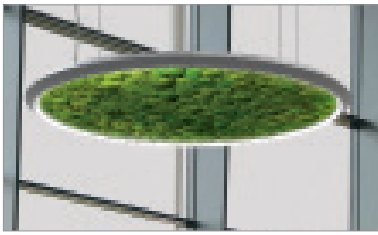

LUCE VERDE SLIM

Housing: Aluminium-profile with integrated acrylic glass. Inner surface made of dried moss.
Design: SATTLER

Mounting Version

4-point suspension with canopy or canopy in suspended ceiling

Wall lamp incl. 2 wall hooks for fixing and external power supply unit in false wall

Item No.	LED	Dimming	LED	Finishes	Power supply cable	Mounting version
x x x.	x x.	x x.	x x.	x x.	x x x	☐

B, W = Distance of external power supply unit to light fixture max. 10m / 394".

Min. suspension height 90 mm

Including steel cable suspension 5000mm / 197" and power supply cable 5000mm / 197"

---	---	---	---	---	---	---

Complete order number

Power supply unit: (1 LED Stripe)

Type / Size mm / inch L x W x H	For use with Mounting version	Protective rating
DE 1F 363 x 143 x 56 mm / 14.2 x 5.6 x 2.2"	W	IP 20

Canopy: (1 LED Stripe)

Type/Size mm / inch Ø cover plate / body / H	For use with Mounting version	Protective rating
DBS 250 Ø 250 / 50 mm / 9.8 / 1.9"	B	IP 20

Colour: 12 white, similar RAL 9003, contact factory for other finishes
USA/Canada: Canopy mounts to 4" octagonal junction box.

Input voltage for all external power supply units and canopy is 220-240 VAC 50-60 Hz

Zur effektvollen Beleuchtung des Trockenmooses empfehlen wir den Einsatz separater Spots.

For effective illumination of dried moss we recommend the use of separate spotlights.

Da es sich beim verwendeten Moos um ein Naturprodukt handelt, kann es zu Verfärbungen und Ausbleichen kommen. Dies ist insbesondere bei erhöhter UV-Strahlung möglich. Daher sind Verfärbungen und Ausbleichen als Reklamationsgründe ausgeschlossen.

Since the moss is a natural product, discoloration and fading can occur. This is especially possible with increased UV radiation. Therefore, discoloration and fading are excluded as reasons for complaint.

Für ein lang andauerndes Gesamtbild beachten Sie bitte folgende Pflegehinweise:

Moos darf nicht gegossen oder mit Wasser besprüht werden • Zur Säuberung kann ein sanfter Luftstrahl verwendet werden • Bei zusätzlicher Beleuchtung Leuchtmittel ohne UV-Anteil verwenden • Luftfeuchte über 70% vermeiden • Moos vor extremer Hitze und Frost schützen

To preserve the appearance of the moss, please follow subsequent care instructions:

do not pour or spray water on moss • a gentle stream of air can be used for cleaning • use lamps without UV rays for additional lighting • avoid humidity of more than 70% • protect the moss from extreme heat or frost.

Optional

CASAMBI wall-switch

207. 00. 00. 00. 12. (white)

207. 00. 00. 00. 10 (black)

Casambi wall-switch is a wireless user interface that can be configured via the Casambi app. The four target buttons can control a scene or an animation of the user's choice or simply one luminaire, one luminaire group or all lights together if so desired. Up to 4 groups may be separately programmed. It comes with a wall mounting plate. The switch may be also used on its own as it is attached to the wall plate using magnets.

Power cable cover plate for mounting version A

200. 00. 00. 00. 12 (white)

Consisting of a cavity ceiling box with 80mm round metal cover. Applicable to mounting version A.