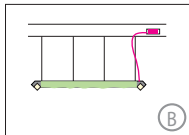

Mounting Version