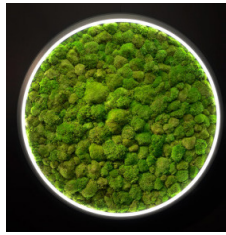

LUCE VERDE SLIM

Housing: Aluminium-profile with integrated acrylic glass. Inner surface made of dried moss.
Design: SATTLER