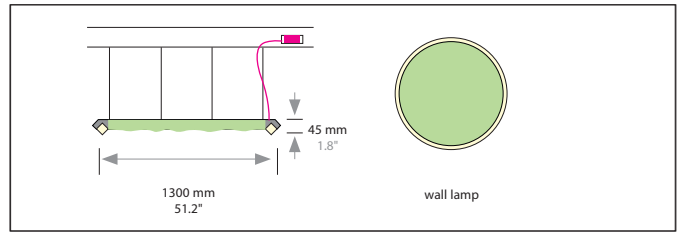

LUCE VERDE SLIM

Housing: Aluminium-profile with integrated acrylic glass. Inner surface made of dried moss.
Design: SATTLER

Mounting Version

4-point suspension with canopy or canopy in suspended ceiling

Wall lamp incl. 2 wall hooks for fixing and external power supply unit in false wall

Item No.	LED	Dimming	LED	Finishes	Power supply cable	Mounting version
x x x.	x x.	x x.	x x.	x x.	x x x	☐

B, W = Distance of external power supply unit to light fixture max. 10m / 394".

Min. suspension height 90 mm

Including steel cable suspension 5000mm / 197" and power supply cable 5000mm / 197"

---	---	---	---	---	---	---

Complete order number

Power supply unit: (1 LED Stripe)

Type / Size mm / inch L x W x H	For use with Mounting version	Protective rating
DE 1F 363 x 143 x 56 mm / 14.2 x 5.6 x 2.2"	W	IP 20

Canopy: (1 LED Stripe)

Type/Size mm / inch Ø cover plate / body / H	For use with Mounting version	Protective rating
DBS 250 Ø 250 / 50 mm / 9.8 / 1.9"	B	IP 20

Colour: 12 white, similar RAL 9003, contact factory for other finishes
USA/Canada: Canopy mounts to 4" octagonal junction box.

Input voltage for all external power supply units and canopy is 220-240 VAC 50-60 Hz

Zur effektvollen Beleuchtung des Trockenmooses empfehlen wir den Einsatz separater Spots.

For effective illumination of dried moss we recommend the use of separate spotlights.

Da es sich beim verwendeten Moos um ein Naturprodukt handelt, kann es zu Verfärbungen und Ausbleichen kommen. Dies ist insbesondere bei erhöhter UV-Strahlung möglich. Daher sind Verfärbungen und Ausbleichen als Reklamationsgründe ausgeschlossen.

Since the moss is a natural product, discoloration and fading can occur. This is especially possible with increased UV radiation. Therefore, discoloration and fading are excluded as reasons for complaint.

Für ein lang andauerndes Gesamtbild beachten Sie bitte folgende Pflegehinweise:

Moos darf nicht gegossen oder mit Wasser besprüht werden • Zur Säuberung kann ein sanfter Luftstrahl verwendet werden • Bei zusätzlicher Beleuchtung Leuchtmittel ohne UV-Anteil verwenden • Luftfeuchte über 70% vermeiden • Moos vor extremer Hitze und Frost schützen

To preserve the appearance of the moss, please follow subsequent care instructions:

do not pour or spray water on moss • a gentle stream of air can be used for cleaning • use lamps without UV rays for additional lighting • avoid humidity of more than 70% • protect the moss from extreme heat or frost.

Optional

CASAMBI wall-switch

207. 00. 00. 00. 12. (white)

207. 00. 00. 00. 10 (black)

Casambi wall-switch is a wireless user interface that can be configured via the Casambi app. The four target buttons can control a scene or an animation of the user's choice or simply one luminaire, one luminaire group or all lights together if so desired. Up to 4 groups may be separately programmed. It comes with a wall mounting plate. The switch may be also used on its own as it is attached to the wall plate using magnets.

Power cable cover plate for mounting version A

200. 00. 00. 00. 12 (white)

Consisting of a cavity ceiling box with 80mm round metal cover. Applicable to mounting version A.