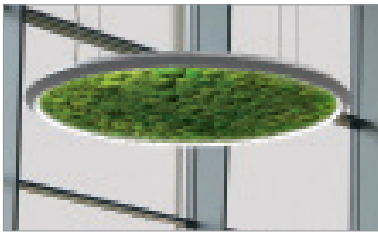

## LUCE VERDE SLIM

Housing: Aluminium-profile with integrated acrylic glass. Inner surface made of dried moss.  
Design: SATTLER

Size: L x W x H mm	Inches	LED Watt	Lumen <sup>1)</sup>	Weight <sup>2)</sup> kg / lbs	Item No.	LED	Dimming	LED	Finishes	Power supply cable	Mounting version
<b>Sizes</b> Luce Verde SLIM Ø 1300 x 45	51.2 x 1.8"	70	4.112	24 / 52.9	<b>790.</b>	X X.	X X.	X X.	X X.	X X X.	X
Luce Verde SLIM WALL Ø 1300 x 45	51.2 x 1.8"	70	4.112	24 / 52.9	<b>791.</b>	X X.	X X.	X X.	X X.	X X X.	X
<b>LED</b> CRI > 90 Mac Adam 3 SELV L80 B10 100.000 h		Standard: Neutral-white Optional: Warm-white Extra warm-white	4000 K 3000 K 2700 K	X X X. X X X. X X X.	<b>40.</b> <b>30.</b> <b>27.</b>	X X. X X. X X.	X X. X X. X X.	X X. X X. X X.	X X X. X X X. X X X.	X X X	
<b>Dimming</b>		Standard: Without Dimmer Optional: 0 - 10 V DALI CASAMBI		X X X. X X X. X X X.	X X. X X. X X.	<b>01.</b> <b>51.</b> <b>61.</b> <b>81.</b>	X X. X X. X X.	X X. X X. X X.	X X X. X X X. X X X.	X X X X	
<b>Finish</b>		Standard: 12 white, powder coated, similar RAL 9003 Optional (Powder coated): 30 anthracite fine textured XX Custom finish		X X X. X X. X X.	X X. X X. X X.	X X. X X. X X.	X X. X X. X X.	X X. X X. X X.	X X X. X X X. X X X.	X X X	
<b>Power supply cable</b>		Standard: Z 70 Silver Optional: Z 71 white, Z 72 grey, Z 73 black, Z 74 orange, Z 75 red, Z 76 green		X X X. X X. X X.	X X. X X. X X.	X X. X X. X X.	X X. X X. X X.	X X. X X. X X.	X X X. X X X. X X X.	X X X	

## LUCE VERDE SLIM

Housing: Aluminium-profile with integrated acrylic glass. Inner surface made of dried moss.  
Design: SATTLER