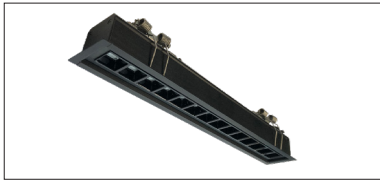

PALADIO DOWNLIGHT

Housing: Aluminium profile with integrated mini lens reflector 60° and power supply
Design: SATTLER

L* x W x H mm	Wattage	Lumen ¹⁾	Lumen / W	Weight ²⁾ kg	Item No.	Mounting version	Finish	LED direct	LED indirect	Dimming	Power supply cable	
300 x 35 x 70	13,9	1.732	124	2,4	2305.	X X.	X X.	X X. X X.	X X. X X.	X X.	X X X.	
*additional 3mm per end cap (OP)												
Mounting version	Recessed with frame	Surface mounted* +6 mm end caps				X X X X.	--.	X X.	X X. X X.	X X. X X.	X X. X X.	X X X.
*only in combination with dimming TRIAC												
Finish	60 silver anodised	Optional	62 black anodised	65 champ. gold anodised	66 bronze anodised	X X X X.	X X.	--.	X X.	X X. X X.	X X. X X.	X X X.
LED direct		LED	Standard: Neutral-white	4000 K	X X X X.	X X.	X X.	40.	X X. X X.	X X. X X.	X X. X X.	X X X.
CRI > 90 MacAdam 3 L 80 B10 72.000 h		Optional:	Extra Warm-white	2700 K	X X X X.	X X.	X X.	27.	X X. X X.	X X. X X.	X X. X X.	X X X.
			Warm-white	3000 K	X X X X.	X X.	X X.	30.	X X. X X.	X X. X X.	X X. X X.	X X X.
			*Tunable white	2700-6500 K	X X X X.	X X.	X X.	80.	X X. X X.	X X. X X.	X X. X X.	X X X.
SELV		DIFFUSER	Standard: Mini lens reflector 60° UGR < 19		X X X X.	X X.	X X.	32.	X X. X X.	X X. X X.	X X. X X.	X X X.
*only in combination with 0V and DALI dimming												
Dimming		Standard: TRIAC			X X X X.	X X.	X X.	X X. X X.	X X. X X.	X X. X X.	X X. X X.	11. X X X.
		Optional: Dimmable to 1% via DALI, switch Dim			X X X X.	X X.	X X.	X X. X X.	X X. X X.	X X. X X.	X X. X X.	06. X X X.
		*Casambi			X X X X.	X X.	X X.	X X. X X.	X X. X X.	X X. X X.	X X. X X.	08. X X X.
*available Q4/2022												
Compatible TRIAC Dimmers												
Manufacturer	Model	Quantity of parallel connection										
JUNG	1224 LED UDE	14										
JUNG	1731 DD	10										
Merten	SBD200LED	13										
ABB Busch-Jaeger	6519 U	15										
ABB Busch-Jaeger	6526 U	13										
Berker	296110	10										
Berker	2973	12										
Schneider	SBD200LED ELG174231	13										
Input voltage 220-240 VAC, 50/60Hz.												