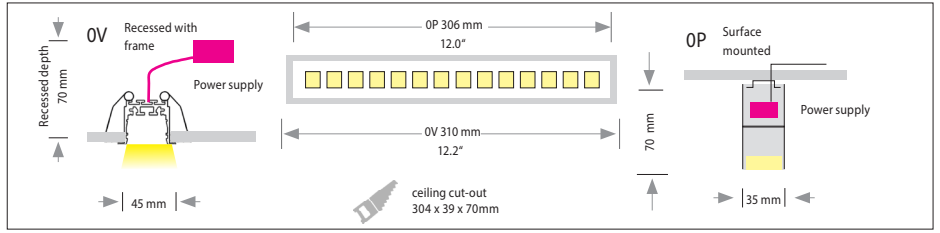

PALADIO DOWNLIGHT

Housing: Aluminium profile with integrated mini lens reflector 60° and power supply
Design: SATTLER

L* x W x H mm	Wattage	Lumen ¹⁾	Lumen / W	Weight ²⁾ kg	Item No.	Mounting version	Finish	LED direct	LED indirect	Dimming	Power supply cable	
300 x 35 x 70	13,9	1.732	124	2,4	2305.	X X.	X X.	X X. X X.	X X. X X.	X X.	X X X.	
*additional 3mm per end cap (OP)												
Mounting version	Recessed with frame	Surface mounted* +6 mm end caps				X X X X.	--.	X X.	X X. X X.	X X. X X.	X X. X X.	X X X.
*only in combination with dimming TRIAC												
Finish	60 silver anodised	Optional	62 black anodised	65 champ. gold anodised	66 bronze anodised	X X X X.	X X.	--.	X X.	X X. X X.	X X. X X.	X X X.
LED direct		LED	Standard: Neutral-white	4000 K	X X X X.	X X.	X X.	40.	X X. X X.	X X. X X.	X X. X X.	X X X.
CRI > 90 MacAdam 3 L 80 B10 72.000 h		Optional:	Extra Warm-white	2700 K	X X X X.	X X.	X X.	27.	X X. X X.	X X. X X.	X X. X X.	X X X.
			Warm-white	3000 K	X X X X.	X X.	X X.	30.	X X. X X.	X X. X X.	X X. X X.	X X X.
			*Tunable white	2700-6500 K	X X X X.	X X.	X X.	80.	X X. X X.	X X. X X.	X X. X X.	X X X.
SELV		DIFFUSER	Standard: Mini lens reflector 60° UGR < 19		X X X X.	X X.	X X.	32.	X X. X X.	X X. X X.	X X. X X.	X X X.
*only in combination with 0V and DALI dimming												
Dimming		Standard: TRIAC			X X X X.	X X.	X X.	X X. X X.	X X. X X.	X X. X X.	X X. X X.	11. X X X.
		Optional: Dimmable to 1% via DALI, switch Dim			X X X X.	X X.	X X.	X X. X X.	X X. X X.	X X. X X.	X X. X X.	06. X X X.
		*Casambi			X X X X.	X X.	X X.	X X. X X.	X X. X X.	X X. X X.	X X. X X.	08. X X X.
*available Q4/2022												
Compatible TRIAC Dimmers												
Manufacturer	Model	Quantity of parallel connection										
JUNG	1224 LED UDE	14										
JUNG	1731 DD	10										
Merten	SBD200LED	13										
ABB Busch-Jaeger	6519 U	15										
ABB Busch-Jaeger	6526 U	13										
Berker	296110	10										
Berker	2973	12										
Schneider	SBD200LED ELG174231	13										
Input voltage 220-240 VAC, 50/60Hz.												