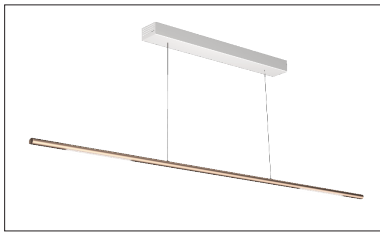

PALITO LINEA

Housing: Pendant light, solid aluminium housing
 Design: Ulrich Sattler | Michael Schmidt, Code2design

	Size: Ø / L mm	Inches	LED Watt direct / indirect	Lumen ¹⁾ direct / indirect	Weight ²⁾ kg / lbs	Item No.	LED	Dimming	LED	Finish	Power supply cable	Mounting version
SIZE	Ø 22 / L 1250 mm	Ø 0.9 / L 49.2"	10 / 5	1.260 / 630	1,4	1545.	X X X.	X X.	X X.	X X.	X X X.	X
	Ø 22 / L 1750 mm	Ø 0.9 / L 68.8"	20 / 5	2.520 / 630	1,4	1546.	X X.	X X.	X X.	X X.	X X X.	X
LED												
CRI > 90 *CRI > 80 UGR<17		Standard: Warm-white		3000 K		X X X.	30.	X X.	30.	X X.	X X X.	X
		Optional: Neutral-white		4000 K		X X X.	40.	X X.	40.	X X.	X X X.	X
		Extra warm-white		2700 K		X X X.	27.	X X.	27.	X X.	X X X.	X
		Tunable white		2700 - 6500 K*		X X X.	80.	X X.	80.	X X.	X X X.	X
		*(only with gesture control)										
Dimming		Standard: TRIAC				X X X.	X X.	11.	X X.	X X.	X X X.	X
		Optional: DALI				X X X.	X X.	61.	X X.	X X.	X X X.	X
		Dimming via gesture control				X X X.	X X.	21.	X X.	X X.	X X X.	X
Finish		Standard: 66 bronze anodised brushed	Optional: 60 silver anodised brushed	62 black anodised brushed	65 champ. gold anodised brushed	X X X.	X X.	X X.	X X.	..	X X X.	X
Power supply cable		000 current carrying suspension cables				X X X.	X X.	X X.	X X.	X X.	000.	X
Mounting version		Canopy: Type DBH 542	Size mm / inch	Mounting version Y	542 x 68 x 53 mm / 21.3 x 2.7 x 2.1"	X X X.	X X.	X X.	X X.	X X.	X X X.	Y
Standard:		Canopy with stepless height adjustment and current carrying suspension cables		Colour white (12), similar RAL 9003								

Input voltage for all external power supply units and canopy is 220-240 VAC 50/60 Hz.

1250 indirect / direct

1750 indirect / direct

---	---	---	---	---	000.	Y
-----	-----	-----	-----	-----	-------------	----------