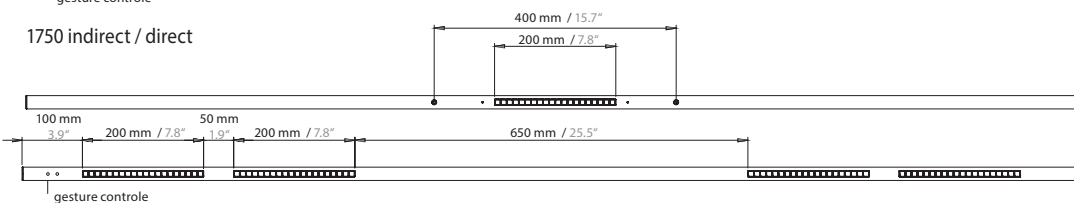

PALITO LINEA

Housing: Pendant light, solid aluminium housing
 Design: Ulrich Sattler | Michael Schmidt, Code2design

	Size: Ø / L mm	Inches	LED Watt direct / indirect	Lumen ¹⁾ direct / indirect	Weight ²⁾ kg / lbs	Item No.	LED	Dimming	LED	Finish	Power supply cable	Mounting version
SIZE	Ø 22 / L 1250 mm	Ø 0.9 / L 49.2"	10 / 5	1.260 / 630	1,4	1545.	X X X.	X X.	X X.	X X.	X X X.	X
	Ø 22 / L 1750 mm	Ø 0.9 / L 68.8"	20 / 5	2.520 / 630	1,4	1546.	X X.	X X.	X X.	X X.	X X X.	X
LED												
CRI > 90 *CRI > 80 UGR<17		Standard: Warm-white		3000 K		X X X.	30.	X X.	30.	X X.	X X X.	X
		Optional: Neutral-white		4000 K		X X X.	40.	X X.	40.	X X.	X X X.	X
		Extra warm-white		2700 K		X X X.	27.	X X.	27.	X X.	X X X.	X
		Tunable white		2700 - 6500 K*		X X X.	80.	X X.	80.	X X.	X X X.	X
		*(only with gesture control)										
Dimming		Standard: TRIAC				X X X.	X X.	11.	X X.	X X.	X X X.	X
		Optional: DALI				X X X.	X X.	61.	X X.	X X.	X X X.	X
		Dimming via gesture control				X X X.	X X.	21.	X X.	X X.	X X X.	X
Finish		Standard: 66 bronze anodised brushed	Optional: 60 silver anodised brushed	62 black anodised brushed	65 champ. gold anodised brushed	X X X.	X X.	X X.	X X.	..	X X X.	X
Power supply cable		000 current carrying suspension cables				X X X.	X X.	X X.	X X.	X X.	000.	X
Mounting version		Canopy: Type DBH 542	Size mm / inch	Mounting version Y	542 x 68 x 53 mm / 21.3 x 2.7 x 2.1"	X X X.	X X.	X X.	X X.	X X.	X X X.	Y
Standard:		Canopy with stepless height adjustment and current carrying suspension cables		Colour white (12), similar RAL 9003								

Input voltage for all external power supply units and canopy is 220-240 VAC 50/60 Hz.

1250 indirect / direct

1750 indirect / direct

---	---	---	---	---	000.	Y
-----	-----	-----	-----	-----	-------------	----------