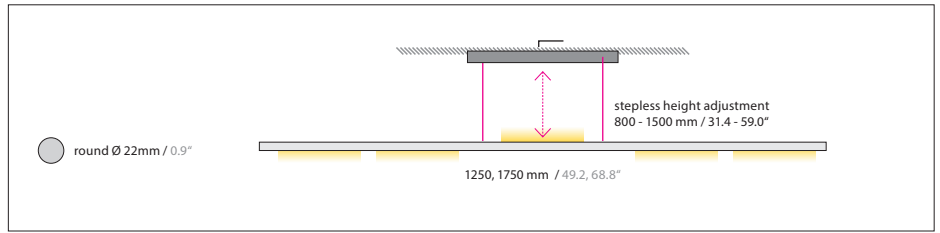

PALITO LINEA

Housing: Pendant light, solid aluminium housing
 Design: Ulrich Sattler | Michael Schmidt, Code2design

	Size: Ø / L mm	Inches	LED Watt direct / indirect	Lumen ¹⁾ direct / indirect	Weight ²⁾ kg / lbs	Item No.	LED	Dimming	LED	Finish	Power supply cable	Mounting version
SIZE	Ø 22 / L 1250 mm	Ø 0.9 / L 49.2"	10 / 5	1.260 / 630	1,4	1545.	X X X.	X X.	X X.	X X.	X X X.	X
	Ø 22 / L 1750 mm	Ø 0.9 / L 68.8"	20 / 5	2.520 / 630	1,4	1546.	X X.	X X.	X X.	X X.	X X X.	X
LED												
CRI > 90 *CRI > 80 UGR<17		Standard: Warm-white		3000 K		X X X.	30.	X X.	30.	X X.	X X X.	X
		Optional: Neutral-white		4000 K		X X X.	40.	X X.	40.	X X.	X X X.	X
		Extra warm-white		2700 K		X X X.	27.	X X.	27.	X X.	X X X.	X
		Tunable white		2700 - 6500 K*		X X X.	80.	X X.	80.	X X.	X X X.	X
		*(only with gesture control)										
Dimming		Standard: TRIAC				X X X.	X X.	11.	X X.	X X.	X X X.	X
		Optional: DALI				X X X.	X X.	61.	X X.	X X.	X X X.	X
		Dimming via gesture control				X X X.	X X.	21.	X X.	X X.	X X X.	X
Finish		Standard: 66 bronze anodised brushed	Optional: 60 silver anodised brushed	62 black anodised brushed	65 champ. gold anodised brushed	X X X.	X X.	X X.	X X.	..	X X X.	X
Power supply cable		000 current carrying suspension cables				X X X.	X X.	X X.	X X.	X X.	000.	X
Mounting version		Canopy: Type DBH 542	Size mm / inch	Mounting version Y	542 x 68 x 53 mm / 21.3 x 2.7 x 2.1"	X X X.	X X.	X X.	X X.	X X.	X X X.	Y
Standard:		Canopy with stepless height adjustment and current carrying suspension cables		Colour white (12), similar RAL 9003								