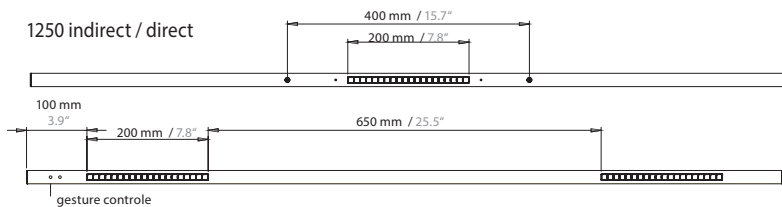

PALITO LINEA

Housing: Pendant light, solid aluminium housing
 Design: Ulrich Sattler | Michael Schmidt, Code2design

	Size: Ø / L mm	Inches	LED Watt direct / indirect	Lumen ¹⁾ direct / indirect	Weight ²⁾ kg / lbs	Item No.	LED	Dimming	LED	Finish	Power supply cable	Mounting version
SIZE	Ø 22 / L 1250 mm	Ø 0.9 / L 49.2"	10 / 5	1.260 / 630	1,4	1545.	X X X.	X X.	X X.	X X.	X X X.	X
	Ø 22 / L 1750 mm	Ø 0.9 / L 68.8"	20 / 5	2.520 / 630	1,4	1546.	X X.	X X.	X X.	X X.	X X X.	X
LED												
CRI > 90 *CRI > 80 UGR<17		Standard: Warm-white		3000 K		X X X.	30.	X X.	30.	X X.	X X X.	X
		Optional: Neutral-white		4000 K		X X X.	40.	X X.	40.	X X.	X X X.	X
		Extra warm-white		2700 K		X X X.	27.	X X.	27.	X X.	X X X.	X
		Tunable white		2700 - 6500 K*		X X X.	80.	X X.	80.	X X.	X X X.	X
		*(only with gesture control)										
Dimming		Standard: TRIAC				X X X.	X X.	11.	X X.	X X.	X X X.	X
		Optional: DALI				X X X.	X X.	61.	X X.	X X.	X X X.	X
		Dimming via gesture control				X X X.	X X.	21.	X X.	X X.	X X X.	X
Finish		Standard: 66 bronze anodised brushed	Optional: 60 silver anodised brushed	62 black anodised brushed	65 champ. gold anodised brushed	X X X.	X X.	X X.	X X.	..	X X X.	X
Power supply cable		000 current carrying suspension cables				X X X.	X X.	X X.	X X.	X X.	000.	X
Mounting version		Canopy: Type DBH 542	Size mm / inch	Mounting version Y	542 x 68 x 53 mm / 21.3 x 2.7 x 2.1"	X X X.	X X.	X X.	X X.	X X.	X X X.	Y
Standard:		Canopy with stepless height adjustment and current carrying suspension cables		Colour white (12), similar RAL 9003								

Input voltage for all external power supply units and canopy is 220-240 VAC 50/60 Hz.

1250 indirect / direct

1750 indirect / direct

---	---	---	---	---	000.	Y
-----	-----	-----	-----	-----	-------------	----------