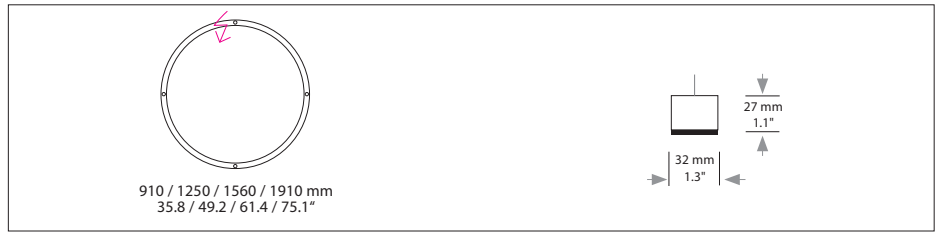

Housing: Circular aluminium profile with integrated opal diffuser on the downside
 Design: SATTLER

	Size: Ø mm	Inches	LED Watt	Lumen ¹⁾	Weight ²⁾ kg/lbs	Item No.	LED	Dimming	LED	Finish	Power supply cable	Mounting version
Sizes	Ø 910 mm	35.8"	51	3.259	3,8 / 8.4	1000.	X X.	X X.	X X.	X X.	X X X.	X
	Ø 1250 mm	49.2"	66	4.227	5,2 / 11.5	1001.	X X.	X X.	X X.	X X.	X X X.	X
	Ø 1560 mm	61.4"	85	5.537	6,5 / 14.3	1011.	X X.	X X.	X X.	X X.	X X X.	X
	Ø 1910 mm	75.1"	102	6.114	8,0 / 17.6	1012.	X X.	X X.	X X.	X X.	X X X.	X

Mounting version	Standard:		X X X X.	X X.	X X.	X X.	X X.	X X X.	A.
------------------	-----------	--	----------	------	------	------	------	--------	----

Optional:		Direct ceiling mounting (white) 18mm / 0.7" with canopy	X X X X.	X X.	X X.	X X.	X X.	X X X.	B.
			X X X X.	X X.	X X.	X X.	X X.	X X X.	G.

(body white) ähnlich RAL 9003

Dimensions of canopy

Typ	Size mm / inch body / H	included with mounting version	Protective rating
DBS 250	Ø 250 / 50 mm / 9.8 / 1.9"	A, B, G	IP 30
DBS 300*	Ø 297 / 53 mm / 11.7 / 2.1"	A, B, G	IP 30

*Ø1900 mm

USA/Canada: Canopy mounts to 4" octagonal junction box.

---	---	---	---	---	Z80.	-.
-----	-----	-----	-----	-----	------	----

Order number

Input voltage for all external power supply units and canopy is 220-240 VAC 50-60 Hz