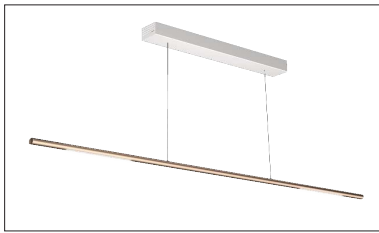

PALITO LINEA

Housing: Pendant light, solid aluminium housing
 Design: Ulrich Sattler | Michael Schmidt, Code2design

	Size: Ø / L mm	Inches	LED Watt direct / indirect	Lumen ¹⁾ direct / indirect	Weight ²⁾ kg / lbs	Item No.	LED	Dimming	LED	Finish	Power supply cable	Mounting version
SIZE	Ø 22 / L 1250 mm	Ø 0.9 / L 49.2"	10 / 5	1.260 / 630	1,4	1545.	x x x.	x x.	x x.	x x.	x x x.	x
	Ø 22 / L 1750 mm	Ø 0.9 / L 68.8"	20 / 5	2.520 / 630	1,4	1546.	x x.	x x.	x x.	x x.	x x x.	x
LED												
CRI > 90 *CRI > 80 UGR < 17		Standard: Warm-white		3000 K		x x x.	30.	x x.	30.	x x.	x x x.	x
		Optional: Neutral-white		4000 K		x x x.	40.	x x.	40.	x x.	x x x.	x
		Extra warm-white		2700 K		x x x.	27.	x x.	27.	x x.	x x x.	x
		Tunable white		2700 - 6500 K*		x x x.	80.	x x.	80.	x x.	x x x.	x
		*(only with gesture control)										
Dimming		Standard: TRIAC				x x x.	x x.	11.	x x.	x x.	x x x.	x
		Optional: DALI				x x x.	x x.	61.	x x.	x x.	x x x.	x
		Dimming via gesture control				x x x.	x x.	21.	x x.	x x.	x x x.	x
Finish		Standard: 66 bronze anodised brushed	Optional: 60 silver anodised brushed	62 black anodised brushed	65 champ. gold anodised brushed	x x x.	x x.	x x.	x x.	..	x x x.	x
Power supply cable		000 current carrying suspension cables				x x x.	x x.	x x.	x x.	x x.	000.	x
Mounting version		Canopy: Type DBH 542	Size mm / inch	Mounting version Y	542 x 68 x 53 mm / 21.3 x 2.7 x 2.1"	x x x.	x x.	x x.	x x.	x x.	x x x.	Y
Standard:		Canopy with stepless height adjustment and current carrying suspension cables		Colour white (12), similar RAL 9003								