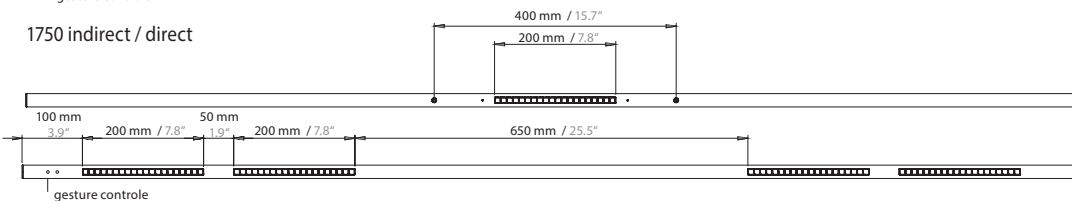

---	---	---	---	---	000.	Y

Complete order number