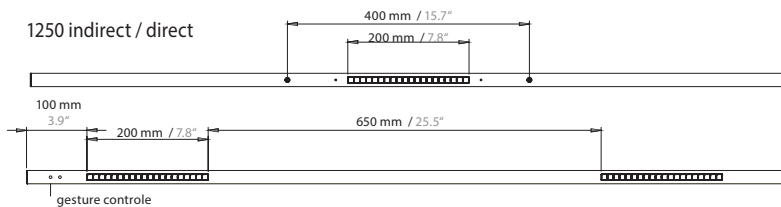

PALITO LINEA

Housing: Pendant light, solid aluminium housing
 Design: Ulrich Sattler | Michael Schmidt, Code2design

	Size: Ø / L mm	Inches	LED Watt direct / indirect	Lumen ¹⁾ direct / indirect	Weight ²⁾ kg / lbs	Item No.	LED	Dimming	LED	Finish	Power supply cable	Mounting version
SIZE	Ø 22 / L 1250 mm	Ø 0.9 / L 49.2"	10 / 5	1.260 / 630	1,4	1545.	x x x.	x x.	x x.	x x.	x x x.	x
	Ø 22 / L 1750 mm	Ø 0.9 / L 68.8"	20 / 5	2.520 / 630	1,4	1546.	x x.	x x.	x x.	x x.	x x x.	x
LED												
CRI > 90 *CRI > 80 UGR < 17		Standard: Warm-white		3000 K		x x x.	30.	x x.	30.	x x.	x x x.	x
		Optional: Neutral-white		4000 K		x x x.	40.	x x.	40.	x x.	x x x.	x
		Extra warm-white		2700 K		x x x.	27.	x x.	27.	x x.	x x x.	x
		Tunable white		2700 - 6500 K*		x x x.	80.	x x.	80.	x x.	x x x.	x
		*(only with gesture control)										
Dimming		Standard: TRIAC				x x x.	x x.	11.	x x.	x x.	x x x.	x
		Optional: DALI				x x x.	x x.	61.	x x.	x x.	x x x.	x
		Dimming via gesture control				x x x.	x x.	21.	x x.	x x.	x x x.	x
Finish		Standard: 66 bronze anodised brushed	Optional: 60 silver anodised brushed	62 black anodised brushed	65 champ. gold anodised brushed	x x x.	x x.	x x.	x x.	..	x x x.	x
Power supply cable		000 current carrying suspension cables				x x x.	x x.	x x.	x x.	x x.	000.	x
Mounting version		Canopy: Type DBH 542	Size mm / inch	Mounting version Y	542 x 68 x 53 mm / 21.3 x 2.7 x 2.1"	x x x.	x x.	x x.	x x.	x x.	x x x.	Y
Standard:		Canopy with stepless height adjustment and current carrying suspension cables		Colour white (12), similar RAL 9003								

Input voltage for all external power supply units and canopy is 220-240 VAC 50/60 Hz.

1250 indirect / direct

1750 indirect / direct

---	---	---	---	---	000.	Y
-----	-----	-----	-----	-----	-------------	----------