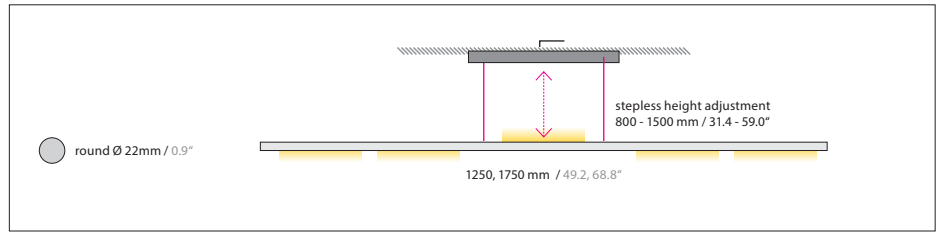

PALITO LINEA

Housing: Pendant light, solid aluminium housing
 Design: Ulrich Sattler | Michael Schmidt, Code2design

	Size: Ø / L mm	Inches	LED Watt direct / indirect	Lumen ¹⁾ direct / indirect	Weight ²⁾ kg / lbs	Item No.	LED	Dimming	LED	Finish	Power supply cable	Mounting version
SIZE	Ø 22 / L 1250 mm	Ø 0.9 / L 49.2"	10 / 5	1.260 / 630	1,4	1545.	x x x.	x x.	x x.	x x.	x x x.	x
	Ø 22 / L 1750 mm	Ø 0.9 / L 68.8"	20 / 5	2.520 / 630	1,4	1546.	x x.	x x.	x x.	x x.	x x x.	x
LED												
CRI > 90 *CRI > 80 UGR < 17		Standard: Warm-white		3000 K		x x x.	30.	x x.	30.	x x.	x x x.	x
		Optional: Neutral-white		4000 K		x x x.	40.	x x.	40.	x x.	x x x.	x
		Extra warm-white		2700 K		x x x.	27.	x x.	27.	x x.	x x x.	x
		Tunable white		2700 - 6500 K*		x x x.	80.	x x.	80.	x x.	x x x.	x
		*(only with gesture control)										
Dimming		Standard: TRIAC				x x x.	x x.	11.	x x.	x x.	x x x.	x
		Optional: DALI				x x x.	x x.	61.	x x.	x x.	x x x.	x
		Dimming via gesture control				x x x.	x x.	21.	x x.	x x.	x x x.	x
Finish		Standard: 66 bronze anodised brushed	Optional: 60 silver anodised brushed	62 black anodised brushed	65 champ. gold anodised brushed	x x x.	x x.	x x.	x x.	..	x x x.	x
Power supply cable		000 current carrying suspension cables				x x x.	x x.	x x.	x x.	x x.	000.	x
Mounting version		Canopy: Type DBH 542	Size mm / inch	Mounting version Y	542 x 68 x 53 mm / 21.3 x 2.7 x 2.1"	x x x.	x x.	x x.	x x.	x x.	x x x.	Y
Standard:		Canopy with stepless height adjustment and current carrying suspension cables		Colour white (12), similar RAL 9003								