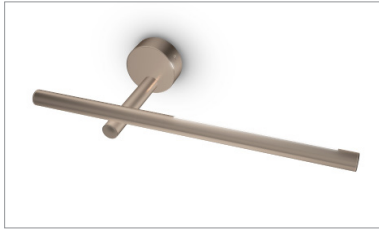

PALITO WALL

Housing: Aluminium profile with integrated mini lens system, movable body
 Design: Michael Schmidt, code2design

Sizes	Size: Ø x L mm	Inches	LED Watt	Lumen ¹⁾	Weight ²⁾ kg/lbs	Item No.	LED	Dimming	LED	Finish	Power supply cable	Mounting version
	Ø 22 x 420	0.9 x 16.5"	6,5	650	0,8	1544.	X X.	X X.	X X.	X X.	X X X.	X

LED UGR<17 CRI > 90 SELV		Standard: Warm-white	3000 K	X X X X.	30.	X X.	00.	X X.	X X X.	X
		Optional: Neutral-white	4000 K	X X X X.	40.	X X.	00.	X X.	X X X.	X
		Optional: Extra warm-white	2700 K	X X X X.	27.	X X.	00.	X X.	X X X.	X

Mounting version

Standard:  Direct wall mounting with power supply unit in canopy

▶ 1544. --. 11. 00. --. 000. P
 Complete order number

Canopy:

Type	For use with Mounting version	Protective rating
DB 78/32 Cover Ø 78 mm / 3.1" H 32 mm / 1.3" Same colour as luminaire	P	IP 40