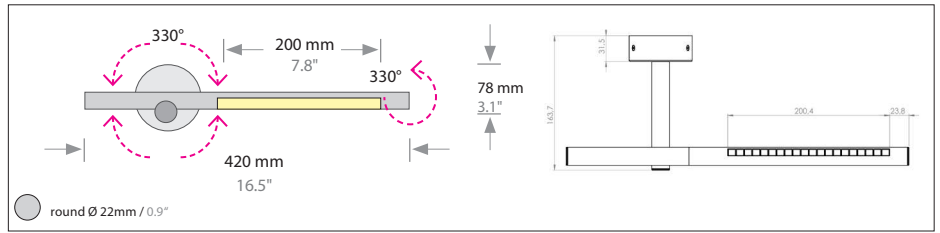

PALITO WALL

Housing: Aluminium profile with integrated mini lens system, movable body
 Design: Michael Schmidt, code2design

Sizes	Size: Ø x L mm	Inches	LED Watt	Lumen ¹⁾	Weight ²⁾ kg/lbs	Item No.	LED	Dimming	LED	Finish	Power supply cable	Mounting version
	Ø 22 x 420	0.9 x 16.5"	6,5	650	0,8	1544.	X X.	X X.	X X.	X X.	X X X.	X

Mounting version

Standard:  Direct wall mounting with power supply unit in canopy

▶ 1544. --. 11. 00. --. 000. P
 Complete order number

Canopy:

Type	For use with Mounting version	Protective rating
DB 78/32 Cover Ø 78 mm / 3.1" H 32 mm / 1.3" Same colour as luminaire	P	IP 40