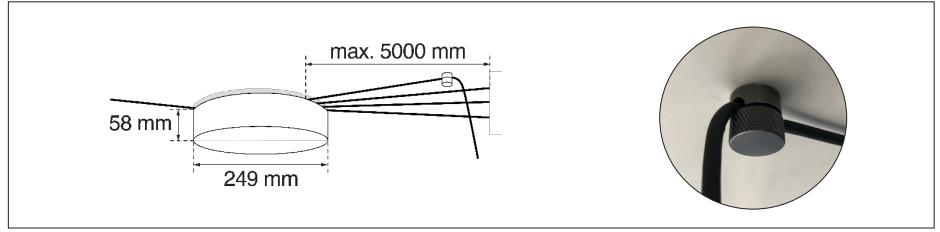

SOLUZIONE

Housing: Canopy with multiple suspension
Design: SATTLER

Luminaires compatible with SOLUZIONE

LED		DIMMING		FINISH								
27	Extra warm-white 2700 K	61	Dali*									
30	Warm-white 3000 K	81	Casambi*	66	60	62	65	22**				
40	Neutral-white 4000 K	*same dimming as canopy		**22 aluminium polished only for Fino Pendant + Tia								
				Ø / L mm	Wattage	Item No.	LED	Dimming	LED	Finish	Power supply cable	Mounting version
TIA		Ø 42 / L 405 mm		6,3	975.	x x.	x x.	00.	x x.	Z80.	B.	
		max. 12 TIA luminaires per canopy										
AVVENI PENDANT 1		Ø 196 / L 101 mm		12,5	1211.	x x.	x x.	00.	62.	Z82.	B.	
		max. 6 AVVENI PENDANT 1 luminaires per canopy										
PALITO		Ø 22 / L 1240 mm		10	1541.	x x.	x x.	00.	x x.	Z80.	B.	
		Ø 22 / L 1550 mm		15	1542.	x x.	x x.	00.	x x.	Z80.	B.	
max. 8 PALITO 1240 mm/ 5 PALITO 1550 luminaires per canopy												
FINO PENDANT		Ø 22 / L 600 mm		4	1533.	x x.	x x.	00.	x x.	Z80.	B.	
		Ø 22 / L 800 mm		4	1534.	x x.	x x.	00.	x x.	Z80.	B.	
		Ø 22 / L 1240 mm		4	1535.	x x.	x x.	00.	x x.	Z80.	B.	
		Ø 22 / L 1550 mm		4	1536.	x x.	x x.	00.	x x.	Z80.	B.	
max. 12 FINO PENDANT luminaires per canopy												
FIO		Ø 40 / L 500 mm		6,3	965.	x x.	x x.	00.	x x.	Z80.	B.	
		Ø 40 / L 750 mm		6,3	968.	x x.	x x.	00.	x x.	Z80.	B.	
max. 12 FIO luminaires per canopy												

Quantity

___	___	___	00.	___	___	B.

Complete order number luminaires

Quantity

___	___	___	00.	___	___	B.

Complete order number luminaires

Handcrafted in Germany, certified quality

IP 20

Protective rating of luminaire

Light distribution direct

Luminaires are suitable for mounting on ordinary flammable materials, which have an inflammation point of at least 200° C. / 392° F.