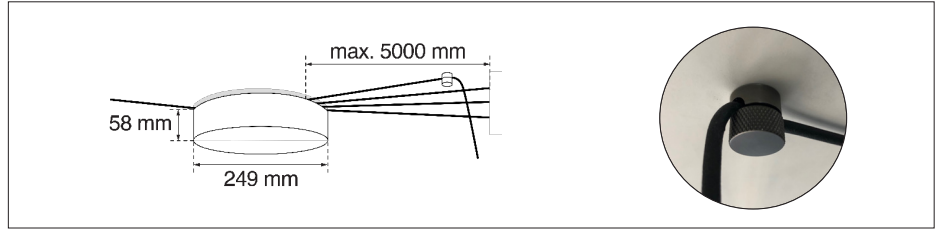

SOLUZIONE

Housing: Canopy with multiple suspension
Design: SATTLER

Soluzione

Size: Ø mm/H mm	Inches	Weight ²⁾ kg/lbs	Item No.	LED	Dimming	LED	Finish	Power supply cable	Mounting version
Ø 249 mm/58 mm	9.8"/2.3"	4,0 / 8.8	421.	X X.	X X.	X X.	X X.	X X X.	X
Dimming *same dimming as luminaires	Standard: Optional:	DALI* CASAMBI*	X X X. X X X.	X X. X X.	61. 81.	X X. X X.	X X. X X.	X X X. X X X.	X X
Finish Standard:	 10 black fine textured	Optional:	X X X.	X X.	X X.	X X.	<u> </u>	X X X.	X
Power supply cable **power supply cable is specified on the basis of luminaire selection	Z 80 PVC black** Z 82 PVC black**	 12 white, powder coated, similar RAL 9003	X X X. X X X.	X X. X X.	X X. X X.	X X. X X.	X X.	000. 000.	X X
			421.	00.	<u> </u>	00.	<u> </u>	<u> </u>	B

Complete order number canopy

Handcrafted in Germany, certified quality

IP 20

Protective rating of luminaire

Light distribution direct

Luminaires are suitable for mounting on ordinary flammable materials, which have an inflammation point of at least 200° C. / 392° F.