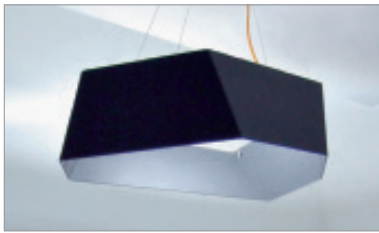

ANGOLO

Housing: Aluminium housing, powder coated.
Design: MICHAEL SCHMIDT

Size: L x W x H mm	Inches	LED Watt	Lumen ¹⁾	Weight ²⁾ kg/lbs	Item No.	LED	Dimming	LED	Finishes	Power supply cable	Mounting version	
Size	974 x 790 x 288 mm	38.3 x 31.1 x 11.3"	13+6	697+278	11 / 24.3	700.	X X.	X X.	X X.	X X.	X X X.	X
LED	 Standard: Neutral-white Optional: Warm-white Extra warm-white	Standard: Neutral-white	4000 K	X X X.	40.	X X.	40.	X X.	X X X.	X		
		Optional: Warm-white	3000 K	X X X.	30.	X X.	30.	X X.	X X X.	X		
		Optional: Extra warm-white	2700 K	X X X.	27.	X X.	27.	X X.	X X X.	X		
Dimming	 Standard: Without Dimmer Optional: 0 - 10 V DALI CASAMBI	Standard: Without Dimmer		X X X.	X X.	02.	X X.	X X.	X X X.	X		
		Optional: 0 - 10 V		X X X.	X X.	52.	X X.	X X.	X X X.	X		
		Optional: DALI		X X X.	X X.	62.	X X.	X X.	X X X.	X		
Optional: CASAMBI		X X X.	X X.	82.	X X.	X X.	X X X.	X				
Finish	Standard:  12 white, powder coated, similar RAL 9003 Optional (Powder coated):  10 black fine textured	Standard: 12 white, powder coated, similar RAL 9003		X X X.	X X.	X X.	X X.	---	X X X.	X		
		Optional (Powder coated): 10 black fine textured		X X X.	X X.	X X.	X X.	X X.	X X X.	X		
Power supply cable	Standard:  Z 75 red Optional:  Z 70 Silver  Z 71 white  Z 72 grey  Z 73 black  Z 74 orange  Z 76 green	Standard: Z 75 red		X X X.	X X.	X X.	X X.	X X.	---	X		
		Optional: Z 70 Silver, Z 71 white, Z 72 grey, Z 73 black, Z 74 orange, Z 76 green		X X X.	X X.	X X.	X X.	X X.	X X.	X X X.	X	
Mounting Version	 4-point suspension			X X X.	X X.	X X.	X X.	X X.	X X X.	E		

Including steel cable suspension 3000mm / 118" and power supply cable 3000mm / 118"

Canopy:
 Type/Size mm / inch
 Ø cover plate / body / H
 DB 230 Ø Ø 230 / 210 / 60 mm / 9.5 / 8.3 / 2.3" E
 Protective rating: IP 20
 Colour: 12 white, similar RAL 9003, contact factory for other finishes
 USA/Canada: Canopy mounts to 4" octagonal junction box.