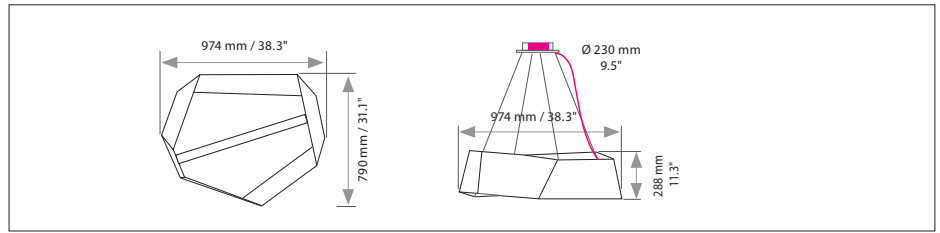

ANGOLO

Housing: Aluminium housing, powder coated.
Design: MICHAEL SCHMIDT

Size: L x W x H mm	Inches	LED Watt	Lumen ¹⁾	Weight ²⁾ kg/lbs	Item No.	LED	Dimming	LED	Finishes	Power supply cable	Mounting version	
Size	974 x 790 x 288 mm	38.3 x 31.1 x 11.3"	13+6	697+278	11 / 24.3	700.	X X.	X X.	X X.	X X.	X X X.	X
LED	 Standard: Neutral-white Optional: Warm-white Extra warm-white	Standard: Neutral-white	4000 K	X X X.	40.	X X.	40.	X X.	X X X.	X		
		Optional: Warm-white	3000 K	X X X.	30.	X X.	30.	X X.	X X X.	X		
		Optional: Extra warm-white	2700 K	X X X.	27.	X X.	27.	X X.	X X X.	X		
Dimming	 Standard: Without Dimmer Optional: 0 - 10 V DALI CASAMBI	Standard: Without Dimmer		X X X.	X X.	02.	X X.	X X.	X X X.	X		
		Optional: 0 - 10 V		X X X.	X X.	52.	X X.	X X.	X X X.	X		
		Optional: DALI		X X X.	X X.	62.	X X.	X X.	X X X.	X		
Optional: CASAMBI		X X X.	X X.	82.	X X.	X X.	X X X.	X				
Finish	Standard:  12 white, powder coated, similar RAL 9003 Optional (Powder coated):  10 black fine textured	Standard: 12 white, powder coated, similar RAL 9003		X X X.	X X.	X X.	X X.	---	X X X.	X		
		Optional (Powder coated): 10 black fine textured		X X X.	X X.	X X.	X X.	X X.	X X X.	X		
Power supply cable	Standard:  Z 75 red Optional:  Z 70 Silver  Z 71 white  Z 72 grey  Z 73 black  Z 74 orange  Z 76 green	Standard: Z 75 red		X X X.	X X.	X X.	X X.	X X.	---	X		
		Optional: Z 70 Silver, Z 71 white, Z 72 grey, Z 73 black, Z 74 orange, Z 76 green		X X X.	X X.	X X.	X X.	X X.	X X.	X X X.	X	
Mounting Version	 4-point suspension			X X X.	X X.	X X.	X X.	X X.	X X X.	E		

Including steel cable suspension 3000mm / 118" and power supply cable 3000mm / 118"

Canopy:
 Type/Size mm / inch
 Ø cover plate / body / H
 DB 230 Ø Ø 230 / 210 / 60 mm / 9.5 / 8.3 / 2.3" E
 Protective rating: IP 20
 Colour: 12 white, similar RAL 9003, contact factory for other finishes
 USA/Canada: Canopy mounts to 4" octagonal junction box.