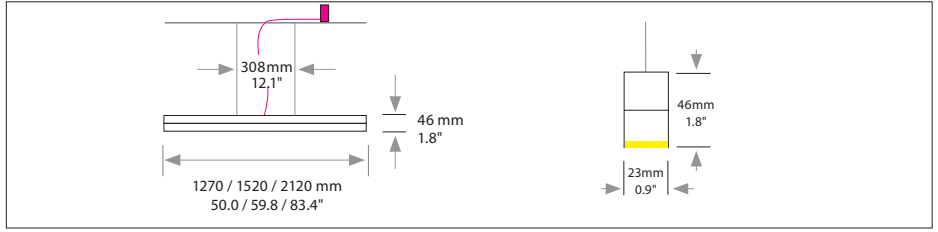

## DOPPIO LINEA Direct

Housing: Aluminium profile with integrated opal diffuser  
Design: SATTLER

Sizes	Size: Length mm	Inches	LED Watt	Lumen <sup>1)</sup>	Weight <sup>2)</sup> kg/lbs	Item No.	LED	Dimming	LED	Finish	Power supply cable	Mounting version
 Direct	1270 mm	50.0"	23	1.219	2.0 / 4.4 794.	X X.	X X.	X X.	X X.	X X X.	X	
	1520 mm	59.8"	28	1.489	2.5 / 5.5 795.	X X.	X X.	X X.	X X.	X X X.	X	
	2120 mm	83.4"	39	2.051	3.0 / 6.6 796.	X X.	X X.	X X.	X X.	X X X.	X	

Single lamp, not mountable in row

LED	Standard:	Warm-white	3000 K	X X X.	30.	X X.	X X.	X X.	X X X.	X
 CRI > 90 Mac Adam 3 SELV L80 B10 100.000 h	Optional:	Neutral-white	4000 K	X X X.	40.	X X.	X X.	X X.	X X X.	X
		Extra warm-white	2700 K	X X X.	27.	X X.	X X.	X X.	X X X.	X
		Tunable white	2700 - 6500 K only in combination with dimming DALI, CASAMBI	X X X.	80.	X X.	X X.	X X.	X X X.	X