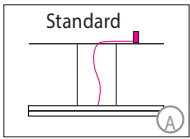

Mounting version

2-point suspension with external power supply unit in suspended ceiling