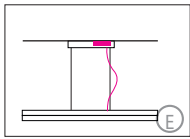

suspension through canopy.