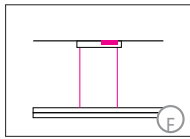

current-carrying steel cables. Not in combination with RGB.