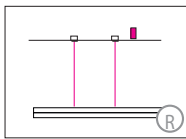

Item No.	LED	Dimming	LED	Finish	Power supply cable	Mounting version
X X X.	X X.	X X.	X X.	X X.	X X X	...

A, R = Distance of external power supply unit to light fixture max. 10m / 394".

Including steel cable suspension 3000mm / 118.1"
or/and power supply cable 3000mm / 118.1"

---	---	---	---	---	---	---

Complete order number

Power supply units:		Type / Size mm / inch L x W x H	For use with Mounting version	Protective rating
	DE 1F	363 x 143 x 56 mm / 14.2 x 5.6 x 2.2"	A,R	IP 20

Canopy:		Type / Size mm / inch	For use with Mounting version	Protective rating
	DBL 390	L 390 x W 70 x H 70 mm	F, E	IP 10
Colour: 12 white, similar RAL 9003, contact factory for other finishes				
USA/Canada: Canopy mounts to 4" octagonal junction box.				

Input voltage for all external power supply units and canopy is 220-240 VAC 50-60 Hz

Optional

CASAMBI wall-switch

207. 00. 00. 00. 12. (white)
207. 00. 00. 00. 10. (black)

Casambi wall-switch is a wireless user interface that can be configured via the Casambi app. The four target buttons can control a scene or an animation of the user's choice or simply one luminaire, one luminaire group or all lights together if so desired. Up to 4 groups may be separately programmed. It comes with a wall mounting plate. The switch may be also used on its own as it is attached to the wall plate using magnets.