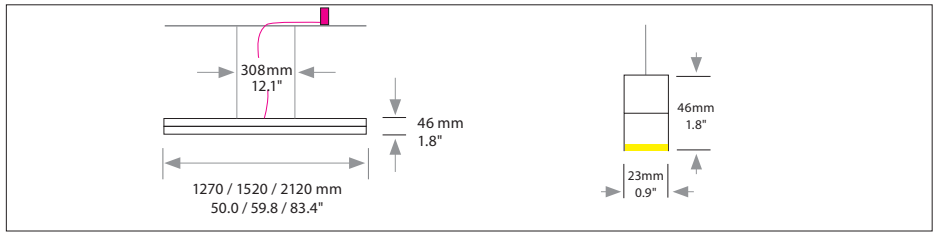

Housing: Aluminium profile with integrated opal diffuser
Design: SATTLER