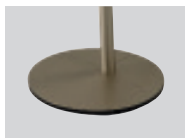

FINO FLOOR

Housing: Aluminium structure with flexible light head and metal stand.
Design: Ulrich Sattler | Michael Schmidt, Code2design

| Size: Ø / H mm | Inches | LED Watt | Lumen ¹⁾ | Weight ²⁾ kg/lbs | Item No. | LED | Dimming | LED | Finish | Power supply cable | Mounting version |
|---|-----------------------------------|----------|---------------------|-----------------------------|----------|---------|---------|-------|--------|--------------------|------------------|
| Ø 22 / H 1300 mm | Ø 0.9 / H 51.2" | 4 | 313 | 2,5 / 5.5 | 1537. | X X . | X X . | X X . | X X . | X X X . | X |
| LED CRI > 90 Mac Adam 3 SELV L80 B10 100.000 h | Standard: Warm-white 3000 K | X X X . | 30. | X X . | X X . | X X . | X X X . | X | | | |
| | Optional: Neutral-white 4000 K | X X X . | 40. | X X . | X X . | X X X . | X | | | | |
| | Extra warm-white 2700 K | X X X . | 27. | X X . | X X . | X X X . | X | | | | |
| Dimming Push button for dimming | X X X . | X X . | 07. | 00. | X X . | X X X . | X | | | | |
| Finish Standard: 66 bronze anodised brushed Optional: 60 silver anodised brushed 62 black anodised brushed 65 champ. gold anodised brushed | X X X . | X X . | X X . | X X . | | X X X . | X | | | | |
| Power supply cable Z 80 Black | X X X . | X X . | X X . | X X . | X X . | Z80. | X | | | | |
| Mounting version Floor Light including 1900mm/74" connection cable (black) with power adapter pluggable on the lamp included country-specific plug | X X X . | X X . | X X . | X X . | X X . | X X X . | N | | | | |