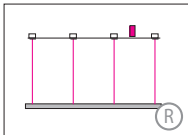

Suspension with current-carrying steel cables and cavity wall box. B.

Item No.	LED	Dimming	LED	Finishes	Power supply cable	Mounting version
X X X X.	X X.	X X.	X X.	X X.	X X X	.

A, B, G, H, R = Distance of external power supply unit to light fixture max. 10m / 39'4".
E, F = Minimum suspension height, half of the longest side
Including steel cable suspension 3000mm/118".

X X X X.	X X.	X X.	X X.	X X.	X X X	X

Complete order number

Type / Size mm / inch L x W x H	For use with Mounting version	Protective rating
DE 1F 363 x 143 x 56 mm / 14.2 x 5.6 x 2.2"	A, G, R	IP 20

Input voltage for all external power supply units and canopy is 220-240 VAC 50-60 Hz

Type / Size mm / inch Ø cover plate / body / H	For use with Mounting version	Protective rating
DB 230 Ø 230 / 210 / 60 mm / 9.5 x 8.3 / 2.3"	B, E, F, H (685x685)	IP 20
DB 290 Ø 290 / 260 / 60 mm / 11.4 x 10.2 / 2.3"	B, E, F, H (1085x685 / 1085x1085)	IP 20
DB 350 Ø 350 / 320 / 60 mm / 13.7 x 12.5 / 2.3"	B, E, F, H (1730x1085 / 1730x1730)	IP 20

USA/Canada: Canopy mounts to 4" octagonal junction box.

Optional

CASAMBI wall-switch

207. 00. 00. 00. 12. (white)

207. 00. 00. 00. 10. (black)

Casambi wall-switch is a wireless user interface that can be configured via the Casambi app. The four target buttons can control a scene or an animation of the user's choice or simply one luminaire, one luminaire group or all lights together if so desired. Up to 4 groups may be separately programmed. It comes with a wall mounting plate. The switch may be also used on its own as it is attached to the wall plate using magnets.