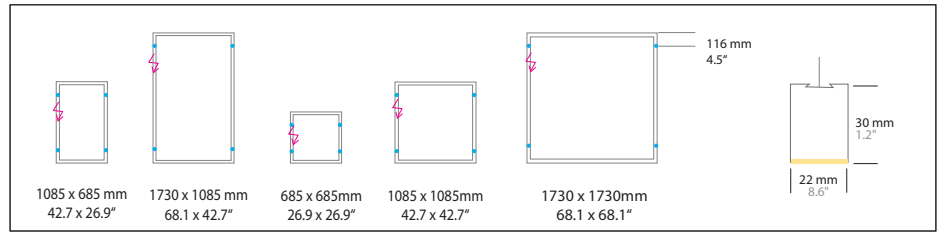

GIOCO DIRECT

Housing: Aluminium profile, integrated opal diffuser. Optional acoustic absorber.
 Design: SATTLER, THEOPHIL EICHLER

	Size: L x W x H mm	Inches	LED Watt	Lumen ¹⁾	Weight ²⁾ kg / lbs	Item No.	LED	Dimming	LED	Finishes	Power supply cable	Mounting version
Sizes	1085 x 685 x 30	42.7 x 26.9 x 1.2"	63	3.480	2,4 / 5.3	1550.	X X.	X X.	X X.	X X.	X X X.	X
	1730 x 1085 x 30	68.1 x 42.7 x 1.2"	102	5.570	7,0 / 15.4	1551.	X X.	X X.	X X.	X X.	X X X.	X
	685 x 685 x 30	26.9 x 26.9 x 1.2"	47	2.720	2,2 / 4.85	1552.	X X.	X X.	X X.	X X.	X X X.	X
	1085 x 1085 x 30	42.7 x 42.7 x 1.2"	78	4.270	4,0 / 8.8	1553.	X X.	X X.	X X.	X X.	X X X.	X
	1730 x 1730 x 30	68.1 x 68.1 x 1.2"	125	6.870	8,0 / 17.6	1554.	X X.	X X.	X X.	X X.	X X X.	X
LED	 Standard: Warm-white Optional: Neutral-white, Extra warm-white, Tunable white* * (only in combination with dimming DMX, DALI, CASAMBI)		3000 K	X X X X.	30.	X X.	X X.	X X.	X X X.	X		
			4000 K	X X X X.	40.	X X.	X X.	X X.	X X X.	X		
			2700 K	X X X X.	27.	X X.	X X.	X X.	X X X.	X		
			2700 - 6500 K	X X X X.	80.	X X.	X X.	X X.	X X X.	X		
Dimming	 Standard: Without Dimmer Optional: 0 - 10 V, DALI, CASAMBI			X X X X.	X X.	01.	00.	X X.	X X X.	X		
				X X X X.	X X.	51.	00.	X X.	X X X.	X		
				X X X X.	X X.	61.	00.	X X.	X X X.	X		
		X X X X.	X X.	81.	00.	X X.	X X X.	X				
Finishes	Standard: 66 bronze anodised brushed Optional: 62 black anodised brushed, 65 champ. gold anodised brushed, 60 silver anodised brushed			X X X X.	X X.	X X.	X X.	X X.	X X X.	X		
				X X X X.	X X.	X X.	X X.	X X.	X X X.	X		
Power supply Cable	Standard: 000 without Mounting Version F/R Optional: Z 80 Black PVC			X X X X.	X X.	X X.	X X.	X X.	X X X.	X		
				X X X X.	X X.	X X.	X X.	X X.	X X X.	X		

Complete order number

Type / Size mm / inch L x W x H	For use with Mounting version	Protective rating
DE 1F 363 x 143 x 56 mm / 14.2 x 5.6 x 2.2"	A, G, R	IP 20

Input voltage for all external power supply units and canopy is 220-240 VAC 50-60 Hz