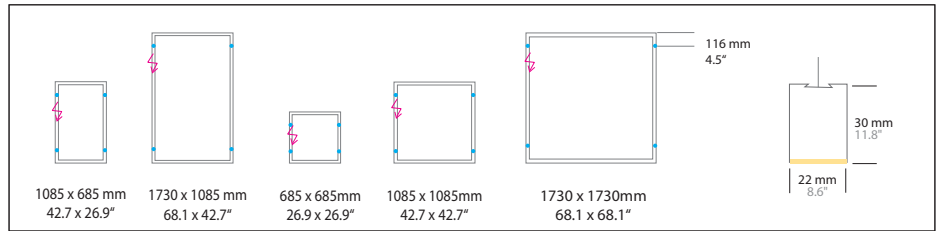

GIOCO DIRECT

Housing: Aluminium profile, integrated opal diffuser. Optional acoustic absorber.
Design: SATTLER, THEOPHIL EICHLER

Mounting Version

Item No.	LED	Dimming	LED	Finishes	Power supply cable	Mounting version
X X X X.	X X.	X X.	X X.	X X.	X X X	.

A, B, G, H, R = Distance of external power supply unit to light fixture max. 10m / 39'4".
E, F = Minimum suspension height, half of the longest side
Including steel cable suspension 3000mm/118".

X X X X.	X X.	X X.	X X.	X X.	X X X	X

Complete order number

Type / Size mm / inch L x W x H	For use with Mounting version	Protective rating
DE 1F 363 x 143 x 56 mm / 14.2 x 5.6 x 2.2"	A, G, R	IP 20

Input voltage for all external power supply units and canopy is 220-240 VAC 50-60 Hz

Type / Size mm / inch Ø cover plate / body / H	For use with Mounting version	Protective rating
DB 230 Ø 230 / 210 / 60 mm / 9.5 x 8.3 / 2.3"	B, E, F, H (685x685)	IP 20
DB 290 Ø 290 / 260 / 60 mm / 11.4 x 10.2 / 2.3"	B, E, F, H (1085x685 / 1085x1085)	IP 20
DB 350 Ø 350 / 320 / 60 mm / 13.7 x 12.5 / 2.3"	B, E, F, H (1730x1085 / 1730x1730)	IP 20

USA/Canada: Canopy mounts to 4" octagonal junction box.

Optional

CASAMBI wall-switch

207. 00. 00. 00. 12. (white)

207. 00. 00. 00. 10. (black)

Casambi wall-switch is a wireless user interface that can be configured via the Casambi app. The four target buttons can control a scene or an animation of the user's choice or simply one luminaire, one luminaire group or all lights together if so desired. Up to 4 groups may be separately programmed. It comes with a wall mounting plate. The switch may be also used on its own as it is attached to the wall plate using magnets.

Power cable cover plate for mounting version A, G

200. 00. 00. 00. 12. (white)

Consisting of a cavity ceiling box with 80mm round metal cover. Applicable to mounting version A, G

ACOUSTIC-SET

Acoustic absorber with highly effective sound absorption $\alpha = 0,9$, light or dark grey, incl. mounting brackets, can also be retrofitted to existing luminaire.

1085 x 685 mm
1730 x 1085 mm
685 x 685 mm
1085 x 1085 mm

1 part

301. 00. 00. 00. 90 (light grey) 91 (dark grey)
302. 00. 00. 00. 90 (light grey) 91 (dark grey)
303. 00. 00. 00. 90 (light grey) 91 (dark grey)
304. 00. 00. 00. 90 (light grey) 91 (dark grey)

1730 x 1730 mm

technically not possible

Technical data is subject to change. Errors and omissions excepted 1) Net lumen output: Losses due to diffusers and reflectors are considered. Lumen values refer to an ambient temperature of max. 35° C / 95° F. 2) Weight of lights without remote technical unit or canopy.