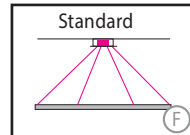

4 current-carrying steel cables.