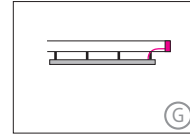

Direct ceiling mounting 50mm / 1.9" with external power supply unit in suspended ceiling