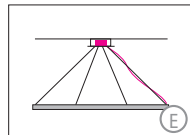

Suspension through canopy