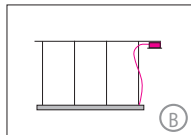

4-point suspension with external power supply unit in separate canopy