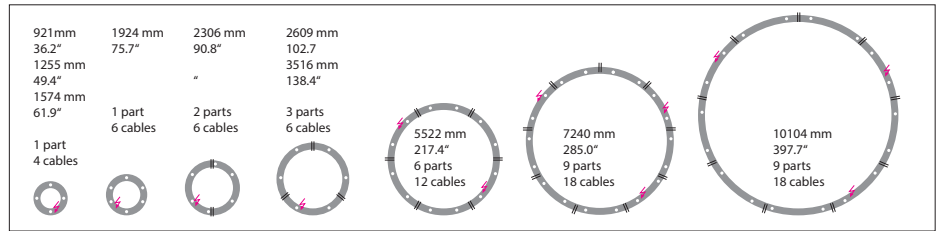

DUETTO

DIRECT / INDIRECT

Housing: Aluminium profile with integrated opal diffuser
Design: SATTLER

Sizes	Size: L x W x H mm	Inches	LED Watt direct/indirect	Lumen¹⁾ direct/indirect	Weight²⁾ kg/lbs	Item No.	LED	Dimming	LED	Finish	Power supply cable	Mounting version	
	Ø 921 mm	36.2"	48 / 16	2.367 / 787	7,0 15.4	1629.	XX.	XX.	XX.	XX.	XX.X.	X	
	Ø 1255 mm	49.4"	67 / 22	3.552 / 1.135	9,5 20.9	1630.	XX.	XX.	XX.	XX.	XX.X.	X	
	Ø 1574 mm	61.9"	85 / 28	4.567 / 1.430	13,0 28.6	1631.	XX.	XX.	XX.	XX.	XX.X.	X	
	Ø 1924 mm	75.7"	105 / 35	5.638 / 1.768	13,5 29.7	1632.	XX.	XX.	XX.	XX.	XX.X.	X	
	Ø 2306 mm	90.8"	126 / 42	6.442 / 2.139	17,0 37.4	1633.	XX.	XX.	XX.	XX.	XX.X.	X	
	Ø 2609 mm	102.7"	144 / 48	7.472 / 2.387	18,5 40.7	1634.	XX.	XX.	XX.	XX.	XX.X.	X	
	Ø 3516 mm	138.4"	195 / 65	10.070 / 3.127	23,0 50.7	1635.	XX.	XX.	XX.	XX.	XX.X.	X	
	Ø 5522 mm	217.4"	308 / 103	15.815 / 5.052	40,0 88.1	1636.	XX.	XX.	XX.	XX.	XX.X.	X	
	Ø 7240 mm	285.0"	372 / 137	20.735 / 6.624	50,0 110.2	1637.	XX.	XX.	XX.	XX.	XX.X.	X	
	Ø 10104 mm	397.7"	562 / 188	28.937 / 9.244	70,0 154.3	1638.	XX.	XX.	XX.	XX.	XX.X.	X	
LED CRI > 90 Mac Adam 3 SELV L80 B10 100.000 h		Standard:	Warm-white	3000 K		XXXX.	30.	XX.	30.	XX.	XXX.	X	
		Optional:	Neutral-white	4000 K		XXXX.	40.	XX.	40.	XX.	XXX.	X	
			Extra warm-white	2700 K		XXXX.	27.	XX.	27.	XX.	XXX.	X	
Direct and indirect light are switchable and dimmable together only.													
Dimming		Standard:	Without Dimmer			XXXX.	XX.	02.	00.	XX.	XXX.	X	
		Optional:	0 - 10 V			XXXX.	XX.	52.	00.	XX.	XXX.	X	
			DALI			XXXX.	XX.	62.	00.	XX.	XXX.	X	
	CASAMBI				XXXX.	XX.	82.	00.	XX.	XXX.	X		
Finishes		Standard:	12 white, similar RAL 9003		10 black fine textured	XXXX.	XX.	XX.	XX.	---	XXX.	X	
Power supply cable		Standard:	Z 70 Silver			XXXX.	XX.	XX.	XX.	XX.	Z70.	X