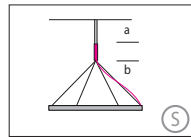

up to Ø 2609 mm / 75.7"
suspension with pendant
canopy and steel cables
(a) 5000 mm / 196.8" +
(b) 3000 mm / 118.1"

Item No.	LED	Dimming	LED	Finish	Power supply cable	Mounting version
X X X.	X X.	X X.	X X.	X X.	X X X	☐

Ø 7240 - 10019 mm on request

A, B = Distance of external power supply unit to light fixture max. 10m / 394".

E, S = Minimum suspension height is half the diameter of light fixture, maximum suspension height two times diameter of light fixture

Including steel cable suspension 3000mm/118" and/or power supply cable 3000mm/118" version S 5000 + 3000mm / 197" + 118"

Complete order number

---	---	---	---	---	---

Power supply units:			
Type / Size mm / inch	L x W x H	For use with Mounting version	Protective rating
DE 1F	363 x 143 x 56 mm / 14.2 x 5.6 x 2.2"	A (up to Ø 1924 mm)	IP 20
DE 2F	363 x 283 x 56 mm / 14.2 x 11.1 x 2.2"	A (up to Ø 3516 mm)	IP 20
DE 3F	363 x 403 x 85 mm / 14.2 x 15.7 x 3.3"	A (up to Ø 5522 mm)	IP 20
2x DE 3F	363 x 403 x 85 mm / 14.2 x 15.7 x 3.3"	A (Ø 5522 mm)	IP 20

Further sizes on request

Canopy:			
Type / Size mm / inch	Ø cover plate / body / H	For use with Mounting version	Protective rating
DB 230	Ø 230 / 210 / 60 mm / 9.5 / 8.3 / 2.3"	B, E (Ø 921 mm)	IP 20
DB 290	Ø 290 / 260 / 60 mm / 11.4 x 10.2 / 2.3"	B, E (up to Ø 1574 mm)	IP 20
DB 350	Ø 350 / 320 / 60 mm / 13.7 x 12.5 / 2.3"	B, E (up to Ø 2609 mm)	IP 20
DB 510	Ø 510 / 470 / 60 mm / 20.0 x 18.5 / 2.3"	B (up to Ø 3516 mm)	IP 20
PB 375	Ø 90 H 375 mm / 3.5 x 14.8"	S (up to Ø 1574 mm)	IP 20
PB 652	Ø 90 H 652 mm / 3.5 x 25.7"	S (up to Ø 2609 mm)	IP 20

Colour: 12 white, similar RAL 9003, contact factory for other finishes
USA/Canada: Canopy mounts to 4" octagonal junction box.

Input voltage for all external power supply units and canopy is 100-240 VAC 50-60 Hz

Optional

CASAMBI wall-switch

207. 00. 00. 00. 12. (white)
207. 00. 00. 00. 10. (black)

Casambi wall-switch is a wireless user interface that can be configured via the Casambi app. The four target buttons can control a scene or an animation of the user's choice or simply one luminaire, one luminaire group or all lights together if so desired. Up to 4 groups may be separately programmed. It comes with a wall mounting plate. The switch may be also used on its own as it is attached to the wall plate using magnets.