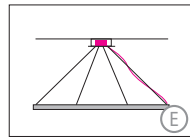

up to Ø 1924 mm / 75.7"
suspension through canopy