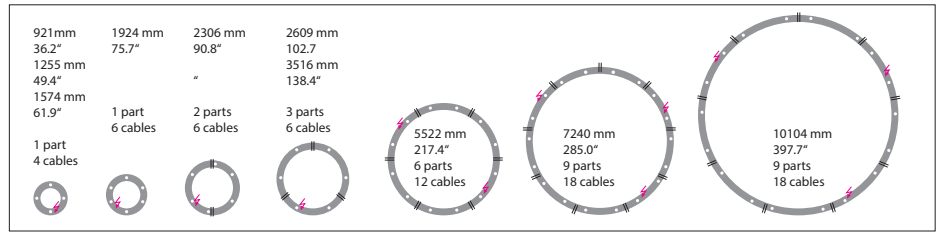

DUETTO

DIRECT / INDIRECT

Housing: Aluminium profile with integrated opal diffuser
Design: SATTLER

Mounting version

up to Ø 1574 mm / 61.9"
4-point suspension
up to Ø 3516 mm / 138.4"
6-point suspension
with external power supply
unit in suspended ceiling
up to Ø 5522 mm / 217.4"
12-point suspension

up to Ø 1574 mm / 61.0"
4-point suspension
up to Ø 3516 mm / 138.4"
6-point suspension
with external power supply
unit in separate canopy

up to Ø 1924 mm / 75.7"
suspension through canopy

up to Ø 2609 mm / 75.7"
suspension with pendant
canopy and steel cables
(a) 5000 mm / 196.8" +
(b) 3000 mm / 118.1"

Item No.	LED	Dimming	LED	Finish	Power supply cable	Mounting version
X X X.	X X.	X X.	X X.	X X.	X X X	☐

Ø 7240 - 10019 mm on request

A, B = Distance of external power supply unit to light fixture max. 10m / 394".

E, S = Minimum suspension height is half the diameter of light fixture, maximum suspension height two times diameter of light fixture

Including steel cable suspension 3000mm/118" and/or power supply cable 3000mm/118" version S 5000 + 3000mm / 197" + 118"

Complete order number

---	---	---	---	---	---

Power supply units:			
Type / Size mm / inch	L x W x H	For use with Mounting version	Protective rating
DE 1F	363 x 143 x 56 mm / 14.2 x 5.6 x 2.2"	A (up to Ø 1924 mm)	IP 20
DE 2F	363 x 283 x 56 mm / 14.2 x 11.1 x 2.2"	A (up to Ø 3516 mm)	IP 20
DE 3F	363 x 403 x 85 mm / 14.2 x 15.7 x 3.3"	A (up to Ø 5522 mm)	IP 20
2x DE 3F	363 x 403 x 85 mm / 14.2 x 15.7 x 3.3"	A (Ø 5522 mm)	IP 20

Further sizes on request

Canopy:			
Type / Size mm / inch	Ø cover plate / body / H	For use with Mounting version	Protective rating
DB 230	Ø 230 / 210 / 60 mm / 9.5 / 8.3 / 2.3"	B, E (Ø 921 mm)	IP 20
DB 290	Ø 290 / 260 / 60 mm / 11.4 x 10.2 / 2.3"	B, E (up to Ø 1574 mm)	IP 20
DB 350	Ø 350 / 320 / 60 mm / 13.7 x 12.5 / 2.3"	B, E (up to Ø 2609 mm)	IP 20
DB 510	Ø 510 / 470 / 60 mm / 20.0 x 18.5 / 2.3"	B (up to Ø 3516 mm)	IP 20
PB 375	Ø 90 H 375 mm / 3.5 x 14.8"	S (up to Ø 1574 mm)	IP 20
PB 652	Ø 90 H 652 mm / 3.5 x 25.7"	S (up to Ø 2609 mm)	IP 20

Colour: 12 white, similar RAL 9003, contact factory for other finishes
USA/Canada: Canopy mounts to 4" octagonal junction box.

Input voltage for all external power supply units and canopy is 100-240 VAC 50-60 Hz

Optional

CASAMBI wall-switch

207. 00. 00. 00. 12. (white)
207. 00. 00. 00. 10. (black)

Casambi wall-switch is a wireless user interface that can be configured via the Casambi app. The four target buttons can control a scene or an animation of the user's choice or simply one luminaire, one luminaire group or all lights together if so desired. Up to 4 groups may be separately programmed. It comes with a wall mounting plate. The switch may be also used on its own as it is attached to the wall plate using magnets.

Power cable cover plate for mounting version A

200. 00. 00. 00. 12. (white)

Consisting of a cavity ceiling box with 80mm round metal cover. Applicable to mounting version A.